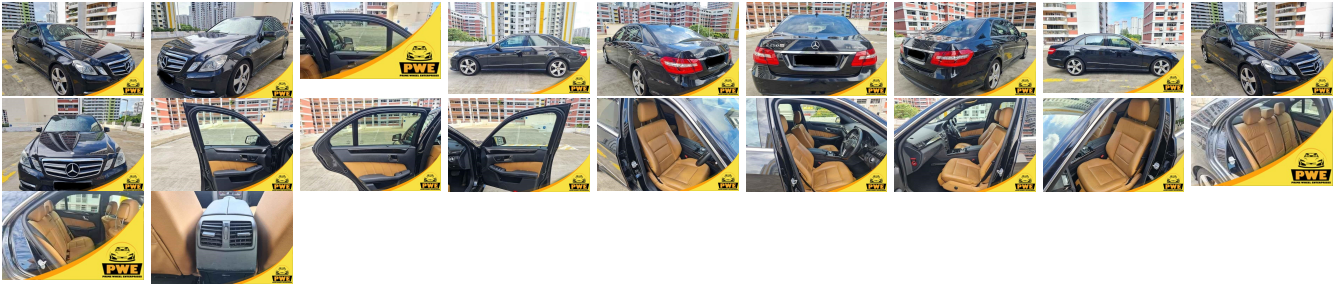

Vehicle Information

PWE 1733

MERCEDES-BENZ

First Registration Year: 2013-01
Manufacture Year: 2013-01

Model: E-CLASS **Chassis No:** WDD2120472A**P** **Transmission:** Automatic **Exterior:**
Grade: 4.5 **Engine:** **Mileage:** 60,000 **Interior:**
Fuel: Petrol **Seats:** 5 **Engine Capacity:** 1,800
Drive Train: 2WD **Color:** BLACK

Vehicle Options:

Pwr Steering	Pwr Wind	Pwr Mirrors	Center Lock
Air Cond	Reverse Camera	Pwr Slide Door	Easy Closer
Cruise Control	ABS	Air Bag	Fog Lamps
HID Head Lamps	LED Head Lamps	Spare Key	Remote Key
Push Start	Seat Heater	Pwr Seat	Leather Seat
Floor Mat	Sun Roof	Alloy Wheels	Grill Guard
Rear Wiper	Rear Spoiler	Stereo	Navi/TV
Car CD	Car MD	AUX	Spare Tire
Spare Tire Case	Puncture Repairing Kit	Tool	Jack
Operators Manual	Maint. Record		