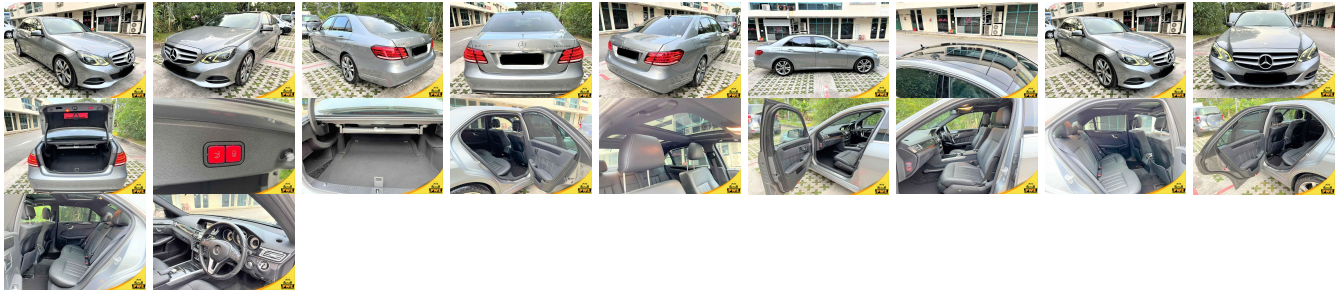

## Vehicle Information

PWE 1731

MERCEDES-BENZ

First Registration Year: 2014-02  
 Manufacture Year: 2014-02

**Model:** E200 (R18)      **Chassis No:** WDD2120342A\*\*\*  
**Grade:** 4.5      **Engine:**      **Transmission:** Automatic      **Exterior:**  
**Fuel:** Petrol      **Seats:** 5      **Mileage:** 53,824      **Interior:**  
**Drive Train:** 2WD      **Engine Capacity:** 2,000  
**Color:** SILVER

## Vehicle Options:

Pwr Steering	Pwr Wind	Pwr Mirrors	Center Lock
Air Cond	Reverse Camera	Pwr Slide Door	Easy Closer
Cruise Control	ABS	Air Bag	Fog Lamps
HID Head Lamps	LED Head Lamps	Spare Key	Remote Key
Push Start	Seat Heater	Pwr Seat	Leather Seat
Floor Mat	Sun Roof	Alloy Wheels	Grill Guard
Rear Wiper	Rear Spoiler	Stereo	Navi/TV
Car CD	Car MD	AUX	Spare Tire
Spare Tire Case	Puncture Repairing Kit	Tool	Jack
Operators Manual	Maint. Record		