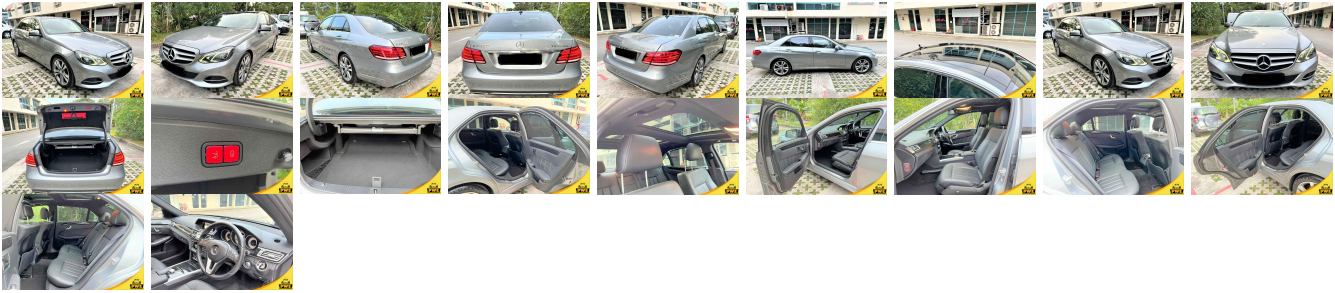

Vehicle Information

PWE 1731

MERCEDES-BENZ

First Registration Year: 2014-02
Manufacture Year: 2014-02

Model: E200 (R18)	Chassis No: WDD2120342A**P**	Transmission: Automatic	Exterior:
Grade: 4.5	Engine:	Mileage: 53,824	Interior:
Fuel: Petrol	Seats: 5	Engine Capacity: 2,000	
Drive Train: 2WD		Color: SILVER	

Vehicle Options:

Pwr Steering	Pwr Wind	Pwr Mirrors	Center Lock
Air Cond	Reverse Camera	Pwr Slide Door	Easy Closer
Cruise Control	ABS	Air Bag	Fog Lamps
HID Head Lamps	LED Head Lamps	Spare Key	Remote Key
Push Start	Seat Heater	Pwr Seat	Leather Seat
Floor Mat	Sun Roof	Alloy Wheels	Grill Guard
Rear Wiper	Rear Spoiler	Stereo	Navi/TV
Car CD	Car MD	AUX	Spare Tire
Spare Tire Case	Puncture Repairing Kit	Tool	Jack
Operators Manual	Maint. Record		