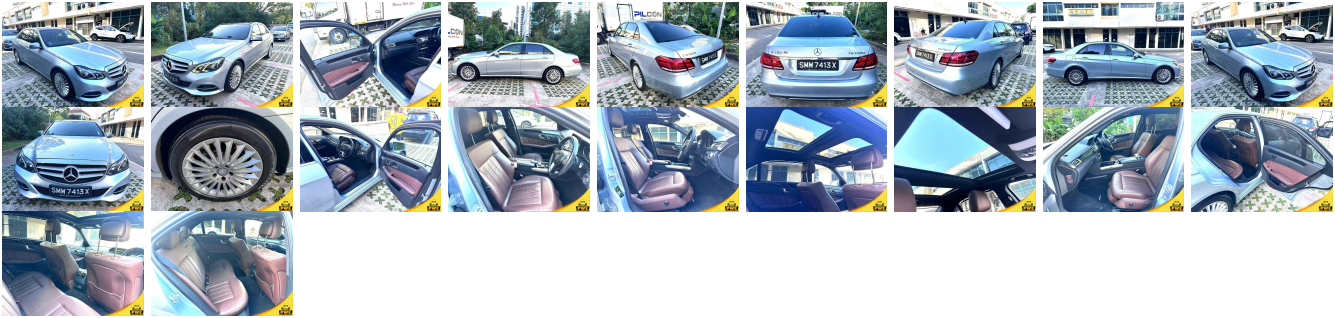

Vehicle Information

PWE 1726

MERCEDES-BENZ

First Registration Year: 2014-02
Manufacture Year: 2014-02

Model: E200 (R18) **Chassis No:** WDD2120342A*****Transmission:** Automatic **Exterior:**
Grade: 4.5 **Engine:** **Mileage:** 52,800 **Interior:**
Fuel: Petrol **Seats:** 5 **Engine Capacity:** 2,000
Drive Train: 2WD **Color:** SILVER

Vehicle Options:

Pwr Steering	Pwr Wind	Pwr Mirrors	Center Lock
Air Cond	Reverse Camera	Pwr Slide Door	Easy Closer
Cruise Control	ABS	Air Bag	Fog Lamps
HID Head Lamps	LED Head Lamps	Spare Key	Remote Key
Push Start	Seat Heater	Pwr Seat	Leather Seat
Floor Mat	Sun Roof	Alloy Wheels	Grill Guard
Rear Wiper	Rear Spoiler	Stereo	Navi/TV
Car CD	Car MD	AUX	Spare Tire
Spare Tire Case	Puncture Repairing Kit	Tool	Jack
Operators Manual	Maint. Record		