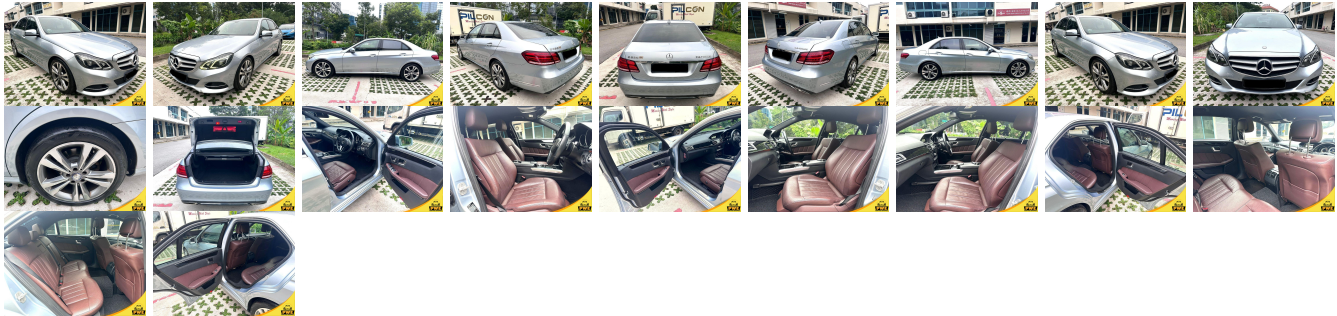

Vehicle Information

PWE 1730

MERCEDES-BENZ

First Registration Year: 2014-04
Manufacture Year: 2014-04

Model: E200 (R18) **Chassis No:** WDD2120342A***
Grade: 4.5 **Engine:** **Transmission:** Automatic **Exterior:**
Fuel: Petrol **Seats:** 5 **Mileage:** 57,250 **Interior:**
Drive Train: 2WD **Engine Capacity:** 2,000
Color: SILVER

Vehicle Options:

Pwr Steering	Pwr Wind	Pwr Mirrors	Center Lock
Air Cond	Reverse Camera	Pwr Slide Door	Easy Closer
Cruise Control	ABS	Air Bag	Fog Lamps
HID Head Lamps	LED Head Lamps	Spare Key	Remote Key
Push Start	Seat Heater	Pwr Seat	Leather Seat
Floor Mat	Sun Roof	Alloy Wheels	Grill Guard
Rear Wiper	Rear Spoiler	Stereo	Navi/TV
Car CD	Car MD	AUX	Spare Tire
Spare Tire Case	Puncture Repairing Kit	Tool	Jack
Operators Manual	Maint. Record		