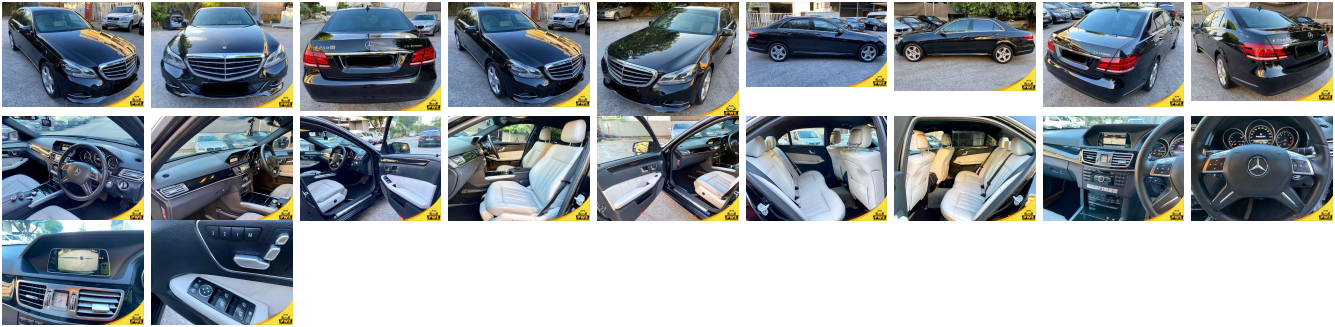

Vehicle Information

PWE 1738

MERCEDES-BENZ

First Registration Year: 2014-02
Manufacture Year: 2014-02

Model: WDD212 **Chassis No:** WDD2120362A*****Transmission:** Automatic **Exterior:**
Grade: 4.5 **Engine:** **Mileage:** 46,216 **Interior:**
Fuel: Petrol **Seats:** 5 **Engine Capacity:** 2,000
Drive Train: 2WD **Color:** BLACK

Vehicle Options:

Pwr Steering	Pwr Wind	Pwr Mirrors	Center Lock
Air Cond	Reverse Camera	Pwr Slide Door	Easy Closer
Cruise Control	ABS	Air Bag	Fog Lamps
HID Head Lamps	LED Head Lamps	Spare Key	Remote Key
Push Start	Seat Heater	Pwr Seat	Leather Seat
Floor Mat	Sun Roof	Alloy Wheels	Grill Guard
Rear Wiper	Rear Spoiler	Stereo	Navi/TV
Car CD	Car MD	AUX	Spare Tire
Spare Tire Case	Puncture Repairing Kit	Tool	Jack
Operators Manual	Maint. Record		