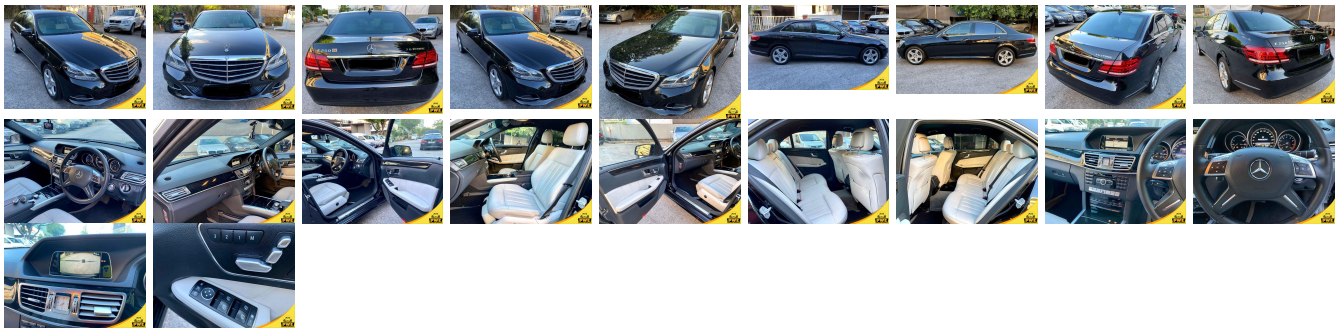

Vehicle Information

PWE 1738

MERCEDES-BENZ

First Registration Year: 2014-02
Manufacture Year: 2014-02

Model: WDD212 **Chassis No:** WDD2120362A**~~***~~ **Transmission:** Automatic **Exterior:**
Grade: 4.5 **Engine:** **Mileage:** 46,216 **Interior:**
Fuel: Petrol **Seats:** 5 **Engine Capacity:** 2,000
Drive Train: 2WD **Color:** BLACK

Vehicle Options:

Pwr Steering	Pwr Wind	Pwr Mirrors	Center Lock
Air Cond	Reverse Camera	Pwr Slide Door	Easy Closer
Cruise Control	ABS	Air Bag	Fog Lamps
HID Head Lamps	LED Head Lamps	Spare Key	Remote Key
Push Start	Seat Heater	Pwr Seat	Leather Seat
Floor Mat	Sun Roof	Alloy Wheels	Grill Guard
Rear Wiper	Rear Spoiler	Stereo	Navi/TV
Car CD	Car MD	AUX	Spare Tire
Spare Tire Case	Puncture Repairing Kit	Tool	Jack
Operators Manual	Maint. Record		