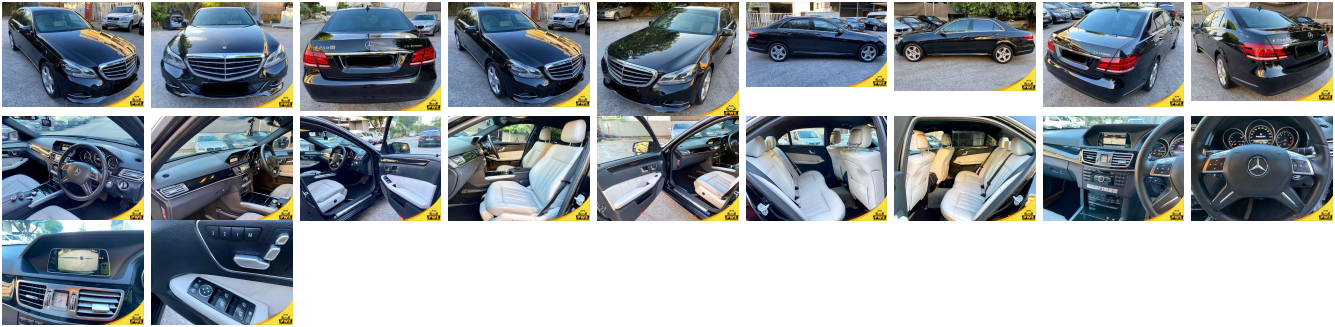

Vehicle Information

PWE 1738

MERCEDES-BENZ

First Registration Year: 2014-02
 Manufacture Year: 2014-02

Model: WDD212 **Chassis No:** WDD2120362A**P**
Grade: 4.5 **Engine:** **Transmission:** Automatic **Exterior:**
Fuel: Petrol **Seats:** 5 **Mileage:** 46,216 **Interior:**
Drive Train: 2WD **Engine Capacity:** 2,000
Color: BLACK

Vehicle Options:

Pwr Steering	Pwr Wind	Pwr Mirrors	Center Lock
Air Cond	Reverse Camera	Pwr Slide Door	Easy Closer
Cruise Control	ABS	Air Bag	Fog Lamps
HID Head Lamps	LED Head Lamps	Spare Key	Remote Key
Push Start	Seat Heater	Pwr Seat	Leather Seat
Floor Mat	Sun Roof	Alloy Wheels	Grill Guard
Rear Wiper	Rear Spoiler	Stereo	Navi/TV
Car CD	Car MD	AUX	Spare Tire
Spare Tire Case	Puncture Repairing Kit	Tool	Jack
Operators Manual	Maint. Record		