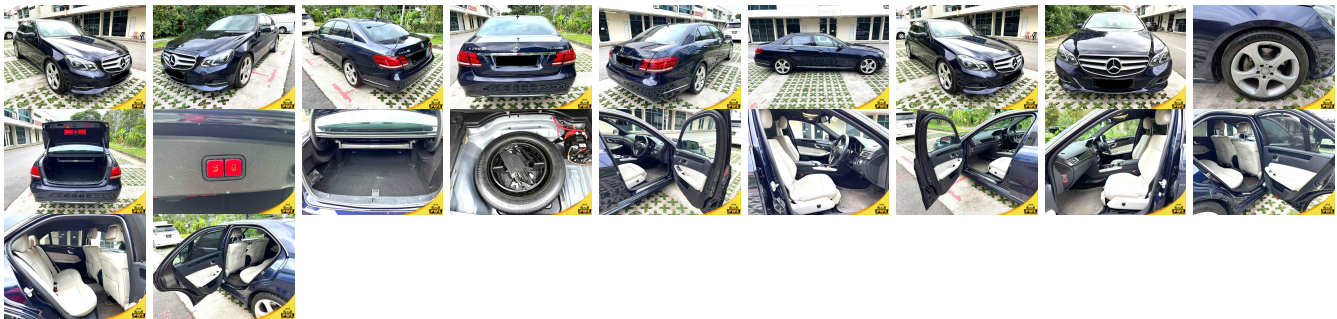

Vehicle Information

PWE 1728

MERCEDES-BENZ

First Registration Year: 2014-01
Manufacture Year: 2014-01

Model: E250 (R18) **Chassis No:** WDD2120362A*****Transmission:** Automatic **Exterior:**
Grade: 4.5 **Engine:** **Mileage:** 51,332 **Interior:**
Fuel: Petrol **Seats:** 5 **Engine Capacity:** 2,000
Drive Train: 2WD **Color:** BLUE

Vehicle Options:

| | | | |
|------------------|------------------------|----------------|--------------|
| Pwr Steering | Pwr Wind | Pwr Mirrors | Center Lock |
| Air Cond | Reverse Camera | Pwr Slide Door | Easy Closer |
| Cruise Control | ABS | Air Bag | Fog Lamps |
| HID Head Lamps | LED Head Lamps | Spare Key | Remote Key |
| Push Start | Seat Heater | Pwr Seat | Leather Seat |
| Floor Mat | Sun Roof | Alloy Wheels | Grill Guard |
| Rear Wiper | Rear Spoiler | Stereo | Navi/TV |
| Car CD | Car MD | AUX | Spare Tire |
| Spare Tire Case | Puncture Repairing Kit | Tool | Jack |
| Operators Manual | Maint. Record | | |