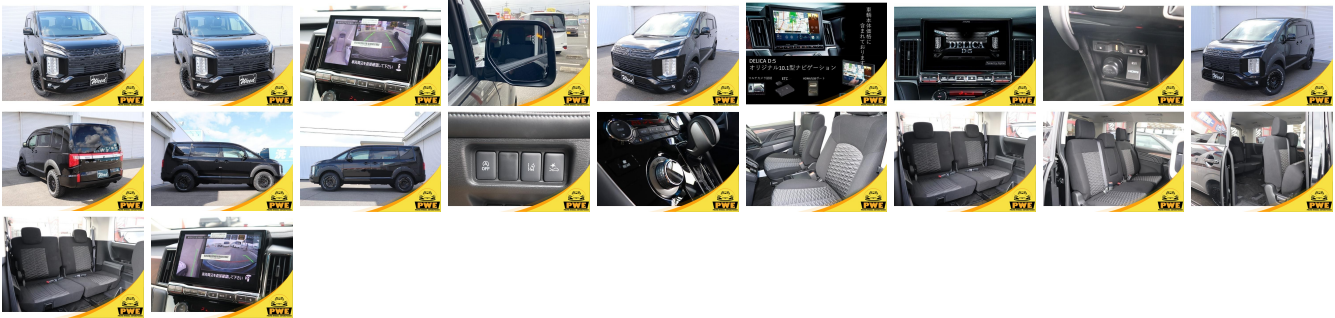

Vehicle Information

PWE 1805

mitsubishi

First Registration Year: 2024-01
 Manufacture Year: 2024-01

Model: DELICA D:5 **Chassis No:** CV1W-233**** **Transmission:** Automatic **Exterior:**
Grade: S **Engine:** **Mileage:** 10 **Interior:**
Fuel: Diesel **Seats:** 8 **Engine Capacity:** 2,200
Drive Train: 4WD **Color:** BLACK

Vehicle Options:

Pwr Steering	Pwr Wind	Pwr Mirrors	Center Lock
Air Cond	Reverse Camera	Pwr Slide Door	Easy Closer
Cruise Control	ABS	Air Bag	Fog Lamps
HID Head Lamps	LED Head Lamps	Spare Key	Remote Key
Push Start	Seat Heater	Pwr Seat	Leather Seat
Floor Mat	Sun Roof	Alloy Wheels	Grill Guard
Rear Wiper	Rear Spoiler	Stereo	Navi/TV
Car CD	Car MD	AUX	Spare Tire
Spare Tire Case	Puncture Repairing Kit	Tool	Jack
Operators Manual	Maint. Record		