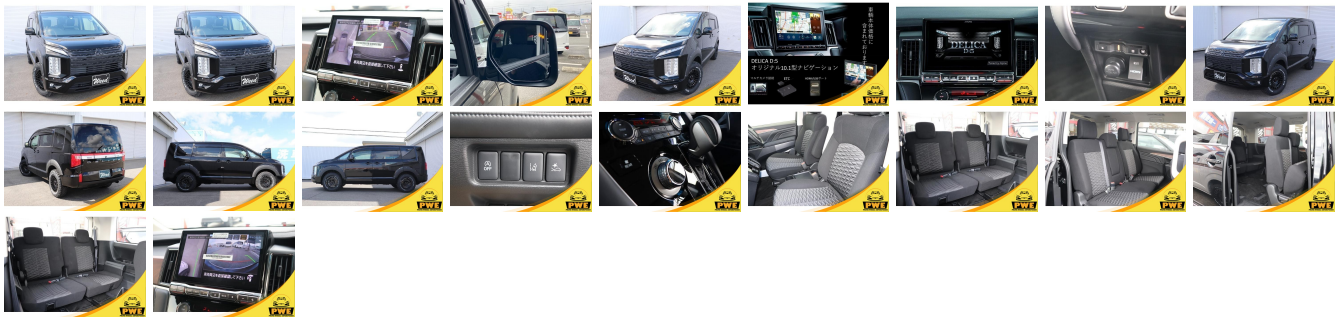

Vehicle Information

PWE 1805

MITSUBISHI

First Registration Year: 2024-01
Manufacture Year: 2024-01

Model: DELICA D:5 **Chassis No:** CV1W-233**** **Transmission:** Automatic **Exterior:**
Grade: S **Engine:** **Mileage:** 10 **Interior:**
Fuel: Diesel **Seats:** 8 **Engine Capacity:** 2,200
Drive Train: 4WD **Color:** BLACK

Vehicle Options:

Pwr Steering	Pwr Wind	Pwr Mirrors	Center Lock
Air Cond	Reverse Camera	Pwr Slide Door	Easy Closer
Cruise Control	ABS	Air Bag	Fog Lamps
HID Head Lamps	LED Head Lamps	Spare Key	Remote Key
Push Start	Seat Heater	Pwr Seat	Leather Seat
Floor Mat	Sun Roof	Alloy Wheels	Grill Guard
Rear Wiper	Rear Spoiler	Stereo	Navi/TV
Car CD	Car MD	AUX	Spare Tire
Spare Tire Case	Puncture Repairing Kit	Tool	Jack
Operators Manual	Maint. Record		