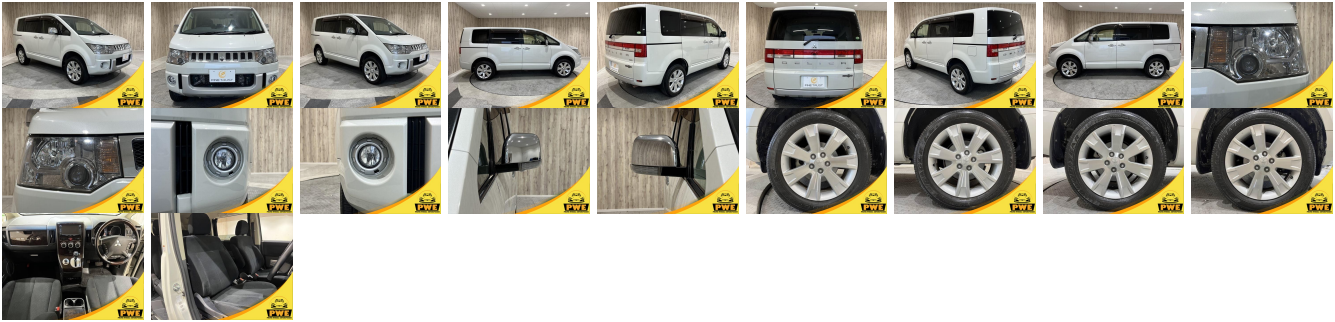

Vehicle Information

PWE 1794

mitsubishi

First Registration Year: 2015-03
 Manufacture Year: 2015-03

Model: DELICA D:5 **Chassis No:** CV1W-102**** **Transmission:** Automatic **Exterior:**
Grade: 4 **Engine:** **Mileage:** 97,920 **Interior:**
Fuel: Diesel **Seats:** 8 **Engine Capacity:** 2,200
Drive Train: 4WD **Color:** PEARL