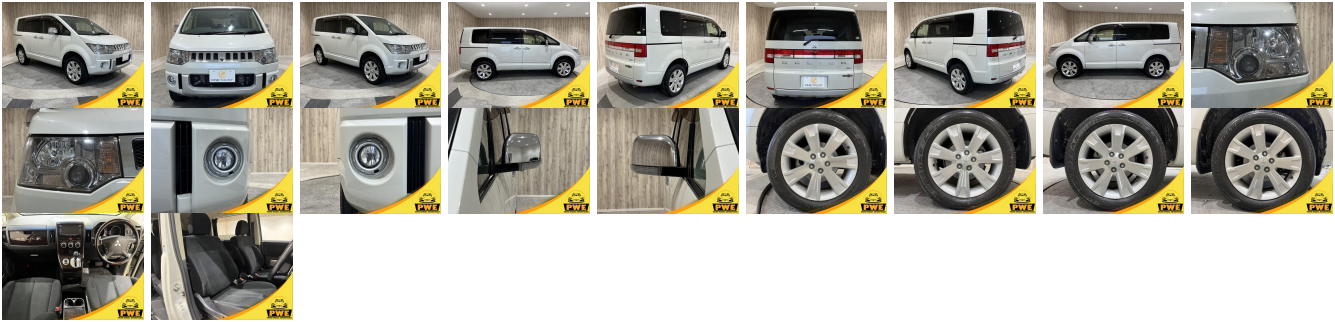

Vehicle Information

PWE 1794

mitsubishi

First Registration Year: 2015-03
 Manufacture Year: 2015-03

Model: DELICA D:5 **Chassis No:** CV1W-102**** **Transmission:** Automatic **Exterior:**
Grade: 4 **Engine:** **Mileage:** 97,920 **Interior:**
Fuel: Diesel **Seats:** 8 **Engine Capacity:** 2,200
Drive Train: 4WD **Color:** PEARL

Vehicle Options:

Pwr Steering	Pwr Wind	Pwr Mirrors	Center Lock
Air Cond	Reverse Camera	Pwr Slide Door	Easy Closer
Cruise Control	ABS	Air Bag	Fog Lamps
HID Head Lamps	LED Head Lamps	Spare Key	Remote Key
Push Start	Seat Heater	Pwr Seat	Leather Seat
Floor Mat	Sun Roof	Alloy Wheels	Grill Guard
Rear Wiper	Rear Spoiler	Stereo	Navi/TV
Car CD	Car MD	AUX	Spare Tire
Spare Tire Case	Puncture Repairing Kit	Tool	Jack
Operators Manual	Maint. Record		