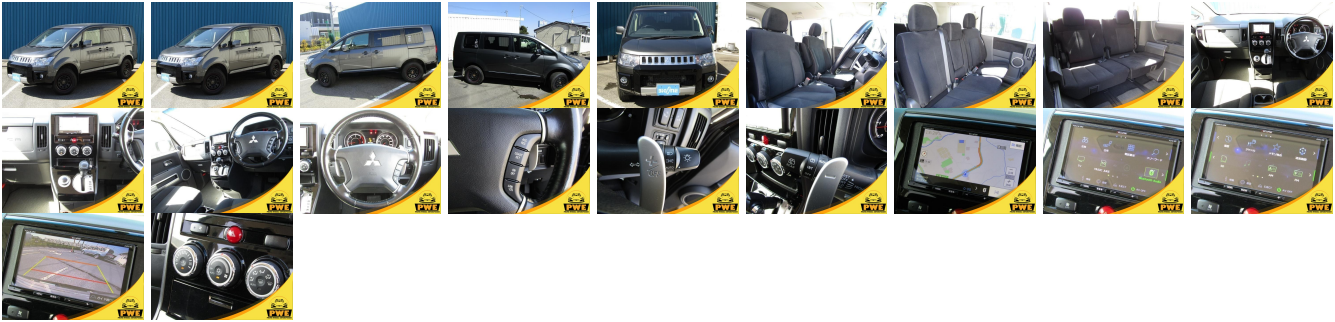

Vehicle Information

PWE 1796

mitsubishi

First Registration Year: 2016-01
 Manufacture Year: 2016-01

Model: DELICA D:5 **Chassis No:** CV1W-112**** **Transmission:** Automatic **Exterior:**
Grade: 4 **Engine:** **Mileage:** 117,895 **Interior:**
Fuel: Diesel **Seats:** 8 **Engine Capacity:** 2,200
Drive Train: 4WD **Color:** PEARL II

Vehicle Options:

Pwr Steering	Pwr Wind	Pwr Mirrors	Center Lock
Air Cond	Reverse Camera	Pwr Slide Door	Easy Closer
Cruise Control	ABS	Air Bag	Fog Lamps
HID Head Lamps	LED Head Lamps	Spare Key	Remote Key
Push Start	Seat Heater	Pwr Seat	Leather Seat
Floor Mat	Sun Roof	Alloy Wheels	Grill Guard
Rear Wiper	Rear Spoiler	Stereo	Navi/TV
Car CD	Car MD	AUX	Spare Tire
Spare Tire Case	Puncture Repairing Kit	Tool	Jack
Operators Manual	Maint. Record		