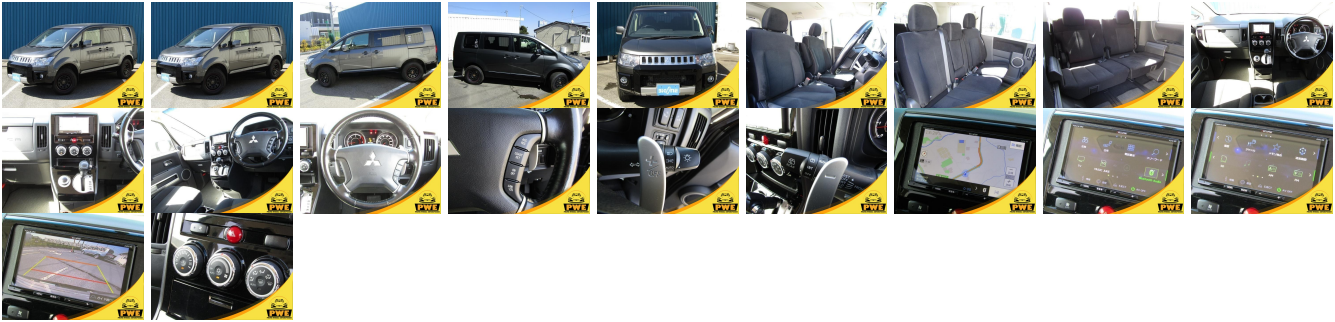

## Vehicle Information

PWE 1795

mitsubishi

First Registration Year: 2018-07  
 Manufacture Year: 2018-07

**Model:** DELICA D:5    **Chassis No:** CV1W-132\*\*\*\*    **Transmission:** Automatic    **Exterior:**  
**Grade:** 4    **Engine:**    **Mileage:** 82,535    **Interior:**  
**Fuel:** Diesel    **Seats:** 8    **Engine Capacity:** 2,200  
**Drive Train:** 4WD    **Color:** DOLPHINE

## Vehicle Options:

Pwr Steering	Pwr Wind	Pwr Mirrors	Center Lock
Air Cond	Reverse Camera	Pwr Slide Door	Easy Closer
Cruise Control	ABS	Air Bag	Fog Lamps
HID Head Lamps	LED Head Lamps	Spare Key	Remote Key
Push Start	Seat Heater	Pwr Seat	Leather Seat
Floor Mat	Sun Roof	Alloy Wheels	Grill Guard
Rear Wiper	Rear Spoiler	Stereo	Navi/TV
Car CD	Car MD	AUX	Spare Tire
Spare Tire Case	Puncture Repairing Kit	Tool	Jack
Operators Manual	Maint. Record		