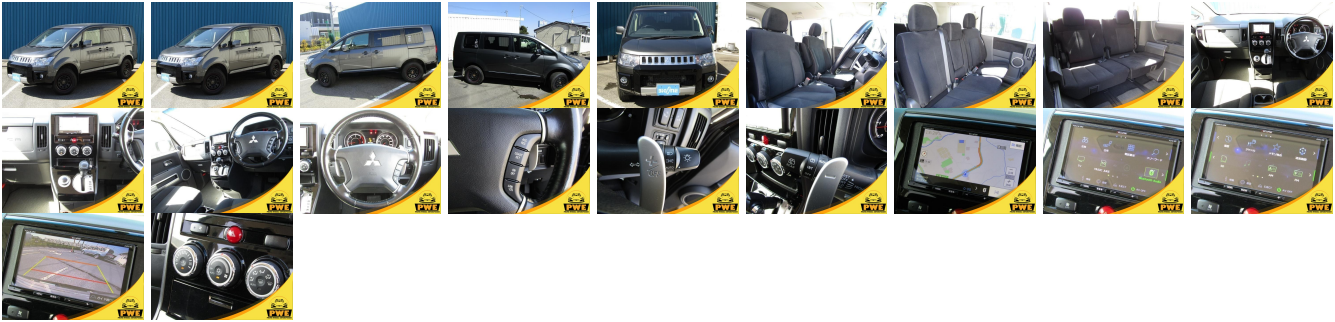

Vehicle Information

PWE 1795

mitsubishi

First Registration Year: 2018-07
 Manufacture Year: 2018-07

Model: DELICA D:5 **Chassis No:** CV1W-132**** **Transmission:** Automatic **Exterior:**
Grade: 4 **Engine:** **Mileage:** 82,535 **Interior:**
Fuel: Diesel **Seats:** 8 **Engine Capacity:** 2,200
Drive Train: 4WD **Color:** DOLPHINE

Vehicle Options:

Pwr Steering	Pwr Wind	Pwr Mirrors	Center Lock
Air Cond	Reverse Camera	Pwr Slide Door	Easy Closer
Cruise Control	ABS	Air Bag	Fog Lamps
HID Head Lamps	LED Head Lamps	Spare Key	Remote Key
Push Start	Seat Heater	Pwr Seat	Leather Seat
Floor Mat	Sun Roof	Alloy Wheels	Grill Guard
Rear Wiper	Rear Spoiler	Stereo	Navi/TV
Car CD	Car MD	AUX	Spare Tire
Spare Tire Case	Puncture Repairing Kit	Tool	Jack
Operators Manual	Maint. Record		