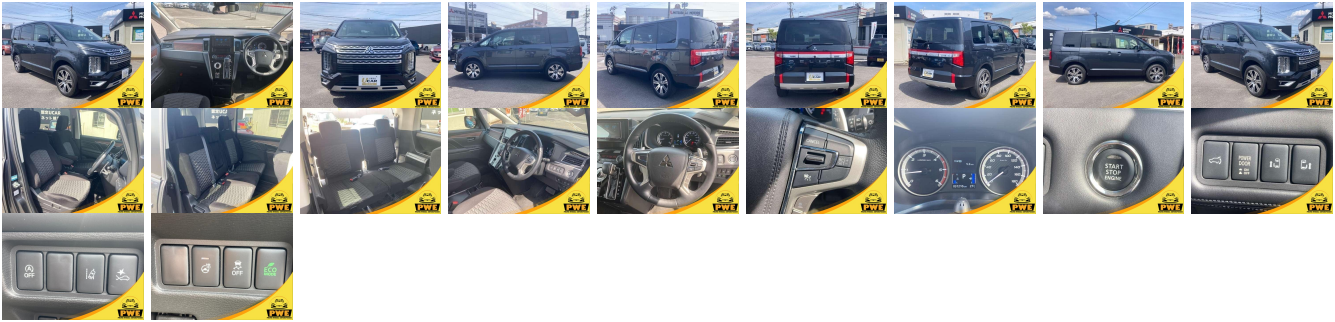

Vehicle Information

PWE 1803

mitsubishi

First Registration Year: 2022-02
 Manufacture Year: 2022-02

Model: DELICA D:5 **Chassis No:** CV1W-302**** **Transmission:** Automatic **Exterior:**
Grade: 4 **Engine:** **Mileage:** 31,000 **Interior:**
Fuel: Diesel **Seats:** 8 **Engine Capacity:** 2,200
Drive Train: 4WD **Color:** DOLPHINE

Vehicle Options:

| | | | |
|------------------|------------------------|----------------|--------------|
| Pwr Steering | Pwr Wind | Pwr Mirrors | Center Lock |
| Air Cond | Reverse Camera | Pwr Slide Door | Easy Closer |
| Cruise Control | ABS | Air Bag | Fog Lamps |
| HID Head Lamps | LED Head Lamps | Spare Key | Remote Key |
| Push Start | Seat Heater | Pwr Seat | Leather Seat |
| Floor Mat | Sun Roof | Alloy Wheels | Grill Guard |
| Rear Wiper | Rear Spoiler | Stereo | Navi/TV |
| Car CD | Car MD | AUX | Spare Tire |
| Spare Tire Case | Puncture Repairing Kit | Tool | Jack |
| Operators Manual | Maint. Record | | |