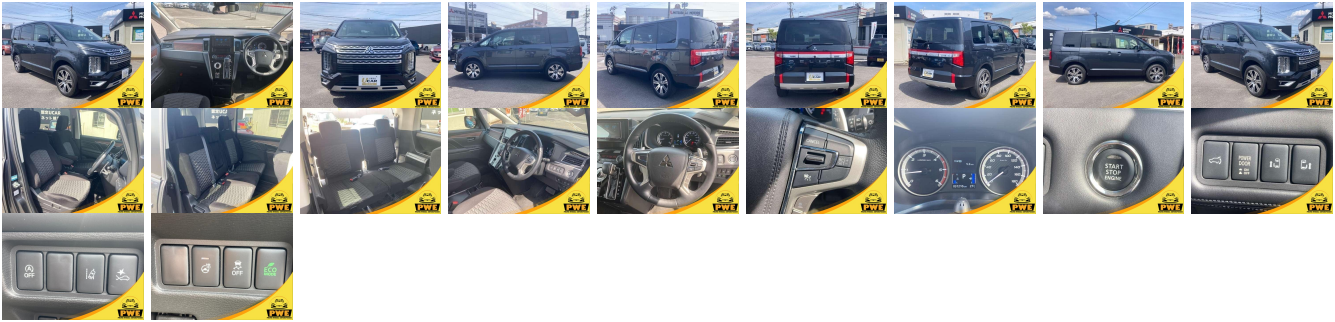

## Vehicle Information

PWE 1803

mitsubishi

First Registration Year: 2022-02  
 Manufacture Year: 2022-02

**Model:** DELICA D:5      **Chassis No:** CV1W-302\*\*\*\*      **Transmission:** Automatic      **Exterior:**  
**Grade:** 4      **Engine:**      **Mileage:** 31,000      **Interior:**  
**Fuel:** Diesel      **Seats:** 8      **Engine Capacity:** 2,200  
**Drive Train:** 4WD      **Color:** DOLPHINE

## Vehicle Options:

Pwr Steering	Pwr Wind	Pwr Mirrors	Center Lock
Air Cond	Reverse Camera	Pwr Slide Door	Easy Closer
Cruise Control	ABS	Air Bag	Fog Lamps
HID Head Lamps	LED Head Lamps	Spare Key	Remote Key
Push Start	Seat Heater	Pwr Seat	Leather Seat
Floor Mat	Sun Roof	Alloy Wheels	Grill Guard
Rear Wiper	Rear Spoiler	Stereo	Navi/TV
Car CD	Car MD	AUX	Spare Tire
Spare Tire Case	Puncture Repairing Kit	Tool	Jack
Operators Manual	Maint. Record		