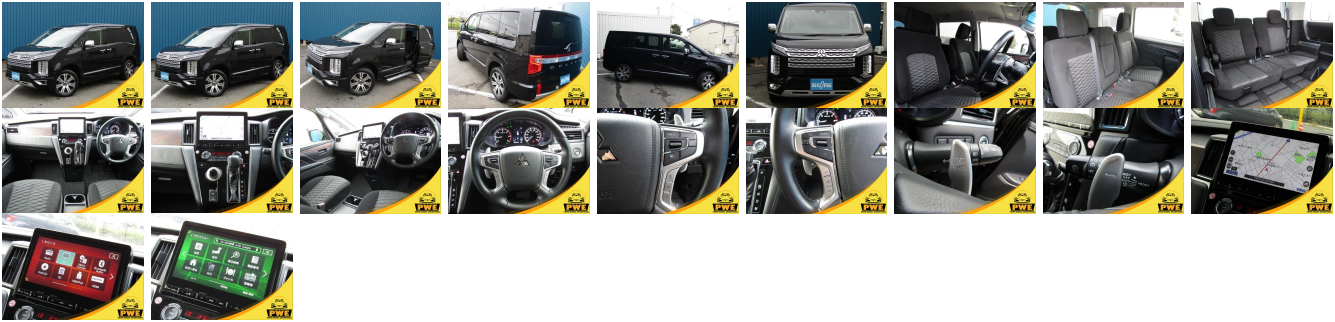

Vehicle Information

PWE 1799

mitsubishi

First Registration Year: 2022-09
 Manufacture Year: 2022-09

Model: DELICA D:5 **Chassis No:** CV1W-402**** **Transmission:** Automatic **Exterior:**
Grade: 4 **Engine:** **Mileage:** 24,310 **Interior:**
Fuel: Diesel **Seats:** 8 **Engine Capacity:** 2,200
Drive Train: 4WD **Color:** BLACK M

Vehicle Options:

Pwr Steering	Pwr Wind	Pwr Mirrors	Center Lock
Air Cond	Reverse Camera	Pwr Slide Door	Easy Closer
Cruise Control	ABS	Air Bag	Fog Lamps
HID Head Lamps	LED Head Lamps	Spare Key	Remote Key
Push Start	Seat Heater	Pwr Seat	Leather Seat
Floor Mat	Sun Roof	Alloy Wheels	Grill Guard
Rear Wiper	Rear Spoiler	Stereo	Navi/TV
Car CD	Car MD	AUX	Spare Tire
Spare Tire Case	Puncture Repairing Kit	Tool	Jack
Operators Manual	Maint. Record		