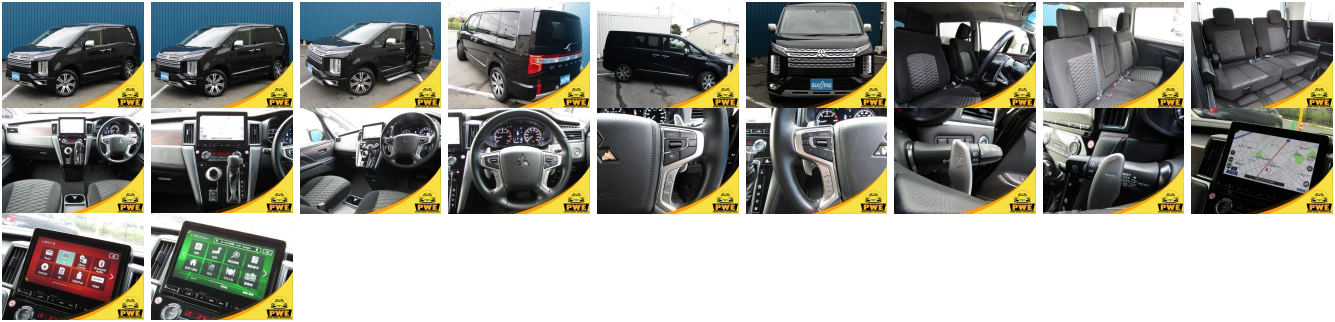

## Vehicle Information

PWE 1799

mitsubishi

First Registration Year: 2022-09  
 Manufacture Year: 2022-09

**Model:** DELICA D:5      **Chassis No:** CV1W-402\*\*\*\*      **Transmission:** Automatic      **Exterior:**  
**Grade:** 4      **Engine:**      **Mileage:** 24,310      **Interior:**  
**Fuel:** Diesel      **Seats:** 8      **Engine Capacity:** 2,200  
**Drive Train:** 4WD      **Color:** BLACK M

## Vehicle Options:

Pwr Steering	Pwr Wind	Pwr Mirrors	Center Lock
Air Cond	Reverse Camera	Pwr Slide Door	Easy Closer
Cruise Control	ABS	Air Bag	Fog Lamps
HID Head Lamps	LED Head Lamps	Spare Key	Remote Key
Push Start	Seat Heater	Pwr Seat	Leather Seat
Floor Mat	Sun Roof	Alloy Wheels	Grill Guard
Rear Wiper	Rear Spoiler	Stereo	Navi/TV
Car CD	Car MD	AUX	Spare Tire
Spare Tire Case	Puncture Repairing Kit	Tool	Jack
Operators Manual	Maint. Record		