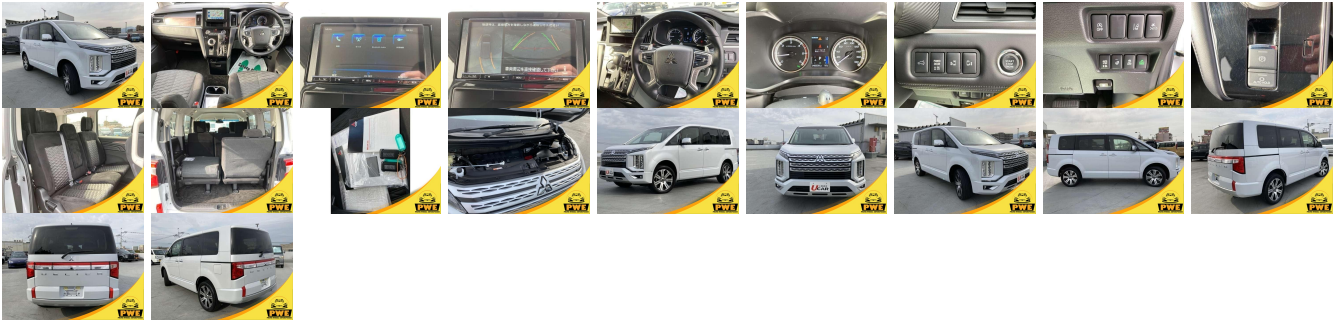

**Vehicle Information**

**PWE 1806**

**MITSUBISHI**

**First Registration Year:** 2022-01  
**Manufacture Year:** 2022-01

**Model:** DELICA D:5      **Chassis No:** CV1W-402\*\*\*\*      **Transmission:** Automatic      **Exterior:**  
**Grade:** 4      **Engine:**      **Mileage:** 48,000      **Interior:**  
**Fuel:** Diesel      **Seats:** 8      **Engine Capacity:** 2,200  
**Drive Train:** 2WD      **Color:** PEARL

**Vehicle Options:**

Pwr Steering	Pwr Wind	Pwr Mirrors	Center Lock
Air Cond	Reverse Camera	Pwr Slide Door	Easy Closer
Cruise Control	ABS	Air Bag	Fog Lamps
HID Head Lamps	LED Head Lamps	Spare Key	Remote Key
Push Start	Seat Heater	Pwr Seat	Leather Seat
Floor Mat	Sun Roof	Alloy Wheels	Grill Guard
Rear Wiper	Rear Spoiler	Stereo	Navi/TV
Car CD	Car MD	AUX	Spare Tire
Spare Tire Case	Puncture Repairing Kit	Tool	Jack
Operators Manual	Maint. Record		

**\$24,500**