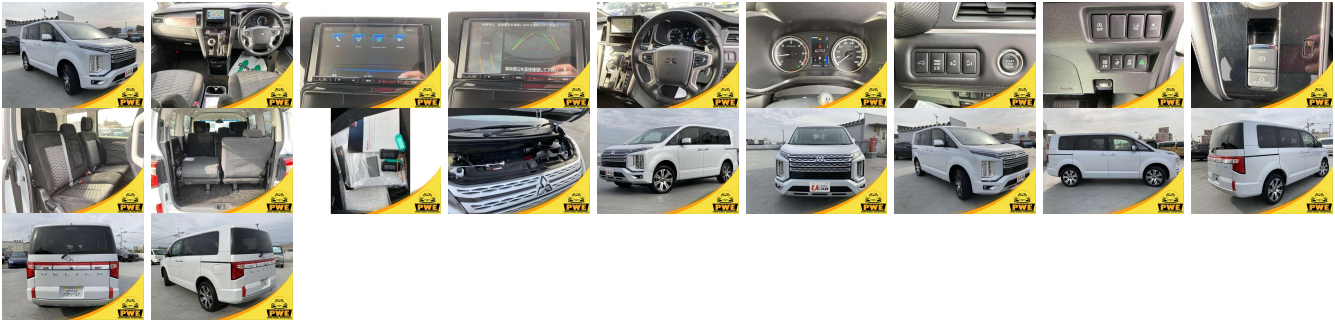

Vehicle Information

PWE 1806

mitsubishi

First Registration Year: 2022-01
 Manufacture Year: 2022-01

Model: DELICA D:5 **Chassis No:** CV1W-402**** **Transmission:** Automatic **Exterior:**
Grade: 4 **Engine:** **Mileage:** 48,000 **Interior:**
Fuel: Diesel **Seats:** 8 **Engine Capacity:** 2,200
Drive Train: 2WD **Color:** PEARL

Vehicle Options:

Pwr Steering	Pwr Wind	Pwr Mirrors	Center Lock
Air Cond	Reverse Camera	Pwr Slide Door	Easy Closer
Cruise Control	ABS	Air Bag	Fog Lamps
HID Head Lamps	LED Head Lamps	Spare Key	Remote Key
Push Start	Seat Heater	Pwr Seat	Leather Seat
Floor Mat	Sun Roof	Alloy Wheels	Grill Guard
Rear Wiper	Rear Spoiler	Stereo	Navi/TV
Car CD	Car MD	AUX	Spare Tire
Spare Tire Case	Puncture Repairing Kit	Tool	Jack
Operators Manual	Maint. Record		

\$24,500