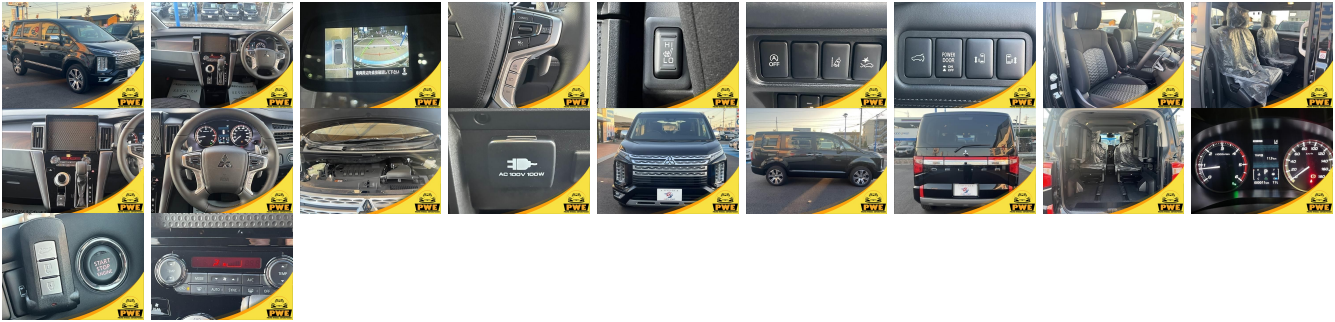

Vehicle Information

PWE 1801

mitsubishi

First Registration Year: 2023-12
 Manufacture Year: 2023-12

Model: DELICA D:5 **Chassis No:** CV1W-404**** **Transmission:** Automatic **Exterior:**
Grade: 4 **Engine:** **Mileage:** 100 **Interior:**
Fuel: Diesel **Seats:** 7 **Engine Capacity:** 2,400
Drive Train: 4WD **Color:** BLACK

Vehicle Options:

Pwr Steering	Pwr Wind	Pwr Mirrors	Center Lock
Air Cond	Reverse Camera	Pwr Slide Door	Easy Closer
Cruise Control	ABS	Air Bag	Fog Lamps
HID Head Lamps	LED Head Lamps	Spare Key	Remote Key
Push Start	Seat Heater	Pwr Seat	Leather Seat
Floor Mat	Sun Roof	Alloy Wheels	Grill Guard
Rear Wiper	Rear Spoiler	Stereo	Navi/TV
Car CD	Car MD	AUX	Spare Tire
Spare Tire Case	Puncture Repairing Kit	Tool	Jack
Operators Manual	Maint. Record		