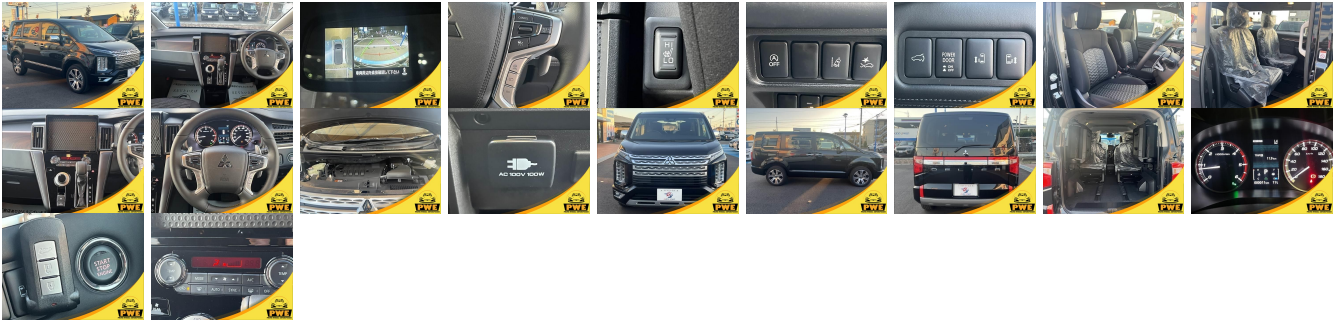

## Vehicle Information

PWE 1801

mitsubishi

First Registration Year: 2023-12  
 Manufacture Year: 2023-12

**Model:** DELICA D:5    **Chassis No:** CV1W-404\*\*\*\*    **Transmission:** Automatic    **Exterior:**  
**Grade:** 4    **Engine:**    **Mileage:** 100    **Interior:**  
**Fuel:** Diesel    **Seats:** 7    **Engine Capacity:** 2,400  
**Drive Train:** 4WD    **Color:** BLACK

## Vehicle Options:

Pwr Steering	Pwr Wind	Pwr Mirrors	Center Lock
Air Cond	Reverse Camera	Pwr Slide Door	Easy Closer
Cruise Control	ABS	Air Bag	Fog Lamps
HID Head Lamps	LED Head Lamps	Spare Key	Remote Key
Push Start	Seat Heater	Pwr Seat	Leather Seat
Floor Mat	Sun Roof	Alloy Wheels	Grill Guard
Rear Wiper	Rear Spoiler	Stereo	Navi/TV
Car CD	Car MD	AUX	Spare Tire
Spare Tire Case	Puncture Repairing Kit	Tool	Jack
Operators Manual	Maint. Record		