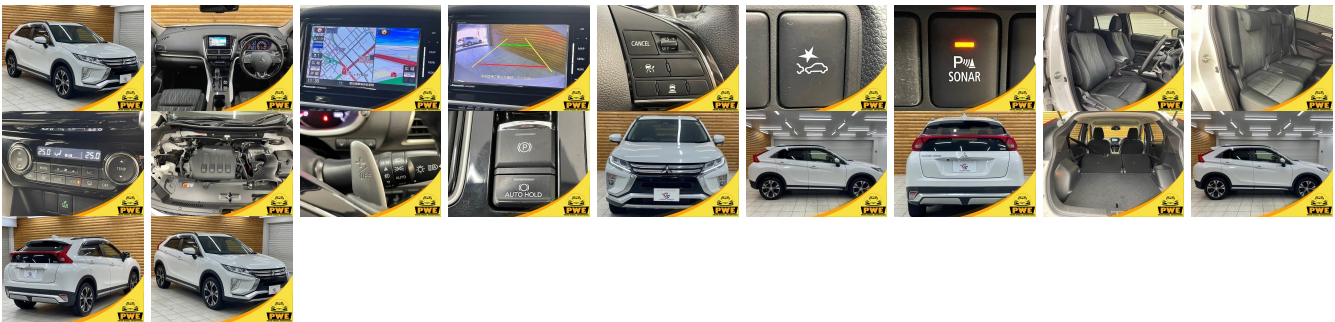

Vehicle Information

PWE 1784

mitsubishi

First Registration Year: 2018-09
Manufacture Year: 2018-09

Model: ECLIPSE CROSS **Chassis No:** GK1W-002**** **Transmission:** Automatic **Exterior:**
Grade: 4 **Engine:** **Mileage:** 46,000 **Interior:**
Fuel: Petrol **Seats:** 5 **Engine Capacity:** 1,500
Drive Train: 4WD **Color:** PEARL WHITE

Vehicle Options:

Pwr Steering	Pwr Wind	Pwr Mirrors	Center Lock
Air Cond	Reverse Camera	Pwr Slide Door	Easy Closer
Cruise Control	ABS	Air Bag	Fog Lamps
HID Head Lamps	LED Head Lamps	Spare Key	Remote Key
Push Start	Seat Heater	Pwr Seat	Leather Seat
Floor Mat	Sun Roof	Alloy Wheels	Grill Guard
Rear Wiper	Rear Spoiler	Stereo	Navi/TV
Car CD	Car MD	AUX	Spare Tire
Spare Tire Case	Puncture Repairing Kit	Tool	Jack
Operators Manual	Maint. Record		