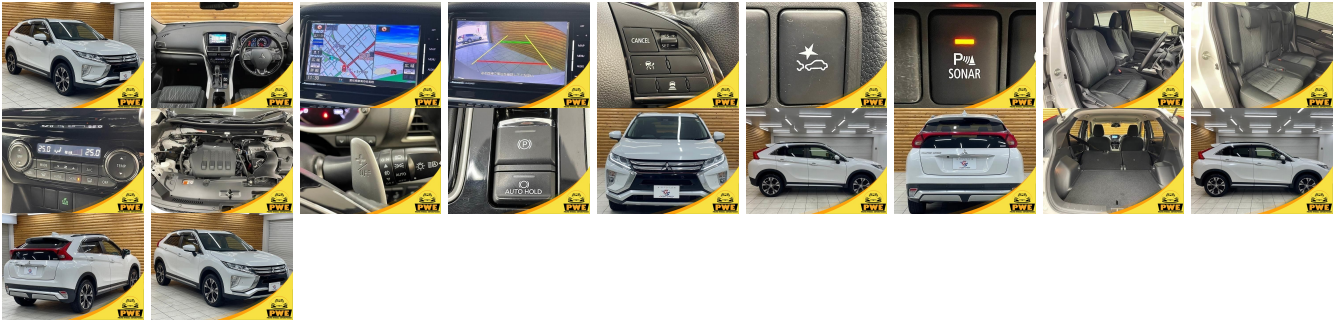

## Vehicle Information

PWE 1784

mitsubishi

First Registration Year: 2018-09  
 Manufacture Year: 2018-09

**Model:** ECLIPSE CROSS **Chassis No:** GK1W-002\*\*\*\* **Transmission:** Automatic **Exterior:**  
**Grade:** 4 **Engine:** **Mileage:** 46,000 **Interior:**  
**Fuel:** Petrol **Seats:** 5 **Engine Capacity:** 1,500  
**Drive Train:** 4WD **Color:** PEARL WHITE

## Vehicle Options:

Pwr Steering	Pwr Wind	Pwr Mirrors	Center Lock
Air Cond	Reverse Camera	Pwr Slide Door	Easy Closer
Cruise Control	ABS	Air Bag	Fog Lamps
HID Head Lamps	LED Head Lamps	Spare Key	Remote Key
Push Start	Seat Heater	Pwr Seat	Leather Seat
Floor Mat	Sun Roof	Alloy Wheels	Grill Guard
Rear Wiper	Rear Spoiler	Stereo	Navi/TV
Car CD	Car MD	AUX	Spare Tire
Spare Tire Case	Puncture Repairing Kit	Tool	Jack
Operators Manual	Maint. Record		