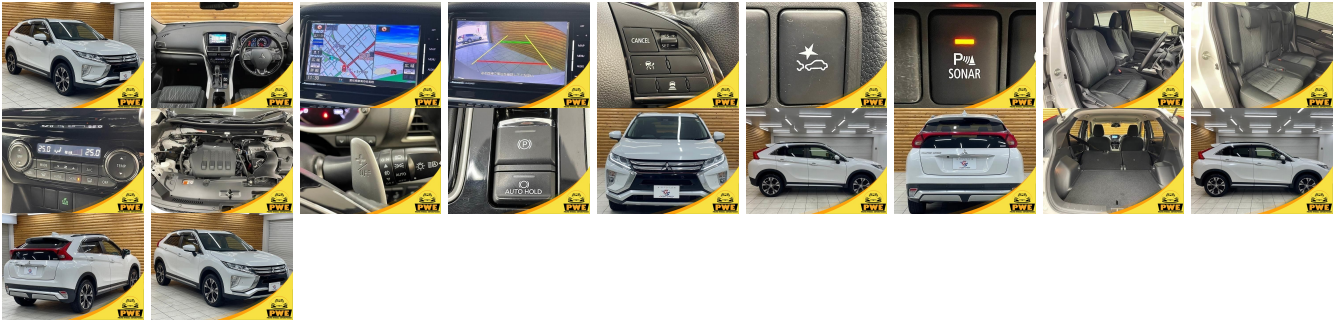

Vehicle Information

PWE 1784

mitsubishi

First Registration Year: 2018-09
 Manufacture Year: 2018-09

Model: ECLIPSE CROSS **Chassis No:** GK1W-002**** **Transmission:** Automatic **Exterior:**
Grade: 4 **Engine:** **Mileage:** 46,000 **Interior:**
Fuel: Petrol **Seats:** 5 **Engine Capacity:** 1,500
Drive Train: 4WD **Color:** PEARL WHITE

Vehicle Options:

Pwr Steering	Pwr Wind	Pwr Mirrors	Center Lock
Air Cond	Reverse Camera	Pwr Slide Door	Easy Closer
Cruise Control	ABS	Air Bag	Fog Lamps
HID Head Lamps	LED Head Lamps	Spare Key	Remote Key
Push Start	Seat Heater	Pwr Seat	Leather Seat
Floor Mat	Sun Roof	Alloy Wheels	Grill Guard
Rear Wiper	Rear Spoiler	Stereo	Navi/TV
Car CD	Car MD	AUX	Spare Tire
Spare Tire Case	Puncture Repairing Kit	Tool	Jack
Operators Manual	Maint. Record		