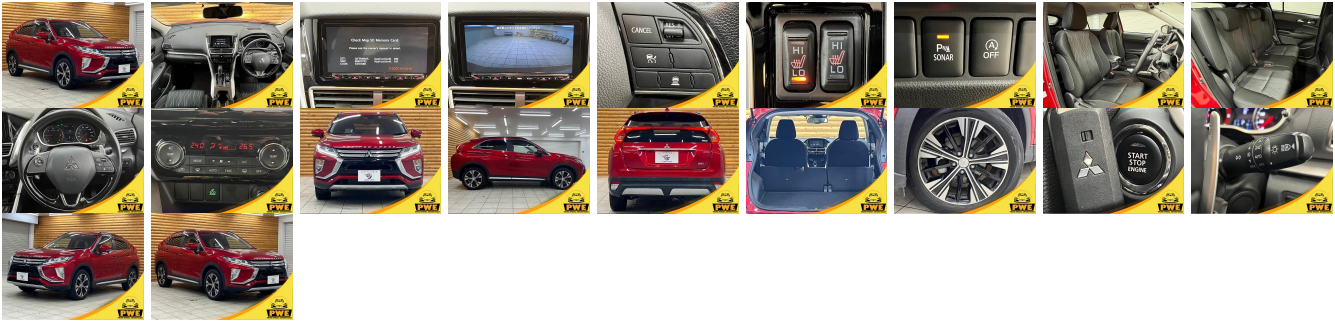

## Vehicle Information

PWE 1785

MITSUBISHI

First Registration Year: 2019-09  
 Manufacture Year: 2019-09

**Model:** ECLIPSE CROSS **Chassis No:** GK9W-012\*\*\*\* **Transmission:** Automatic **Exterior:**  
**Grade:** 4 **Engine:** **Mileage:** 50,000 **Interior:**  
**Fuel:** Diesel **Seats:** 5 **Engine Capacity:** 2,300  
**Drive Train:** 4WD **Color:** RED

## Vehicle Options:

Pwr Steering	Pwr Wind	Pwr Mirrors	Center Lock
Air Cond	Reverse Camera	Pwr Slide Door	Easy Closer
Cruise Control	ABS	Air Bag	Fog Lamps
HID Head Lamps	LED Head Lamps	Spare Key	Remote Key
Push Start	Seat Heater	Pwr Seat	Leather Seat
Floor Mat	Sun Roof	Alloy Wheels	Grill Guard
Rear Wiper	Rear Spoiler	Stereo	Navi/TV
Car CD	Car MD	AUX	Spare Tire
Spare Tire Case	Puncture Repairing Kit	Tool	Jack
Operators Manual	Maint. Record		