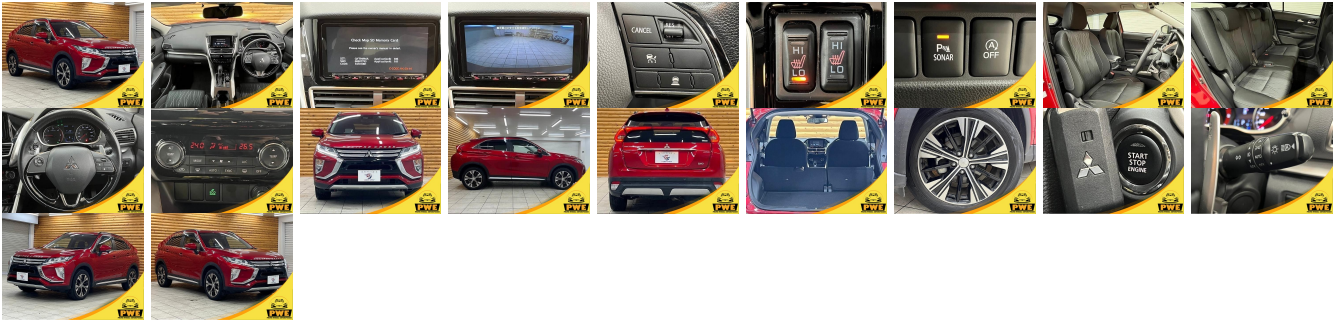

Vehicle Information

PWE 1785

MITSUBISHI

First Registration Year: 2019-09
 Manufacture Year: 2019-09

Model: ECLIPSE CROSS **Chassis No:** GK9W-012**** **Transmission:** Automatic **Exterior:**
Grade: 4 **Engine:** **Mileage:** 50,000 **Interior:**
Fuel: Diesel **Seats:** 5 **Engine Capacity:** 2,300
Drive Train: 4WD **Color:** RED

Vehicle Options:

Pwr Steering	Pwr Wind	Pwr Mirrors	Center Lock
Air Cond	Reverse Camera	Pwr Slide Door	Easy Closer
Cruise Control	ABS	Air Bag	Fog Lamps
HID Head Lamps	LED Head Lamps	Spare Key	Remote Key
Push Start	Seat Heater	Pwr Seat	Leather Seat
Floor Mat	Sun Roof	Alloy Wheels	Grill Guard
Rear Wiper	Rear Spoiler	Stereo	Navi/TV
Car CD	Car MD	AUX	Spare Tire
Spare Tire Case	Puncture Repairing Kit	Tool	Jack
Operators Manual	Maint. Record		