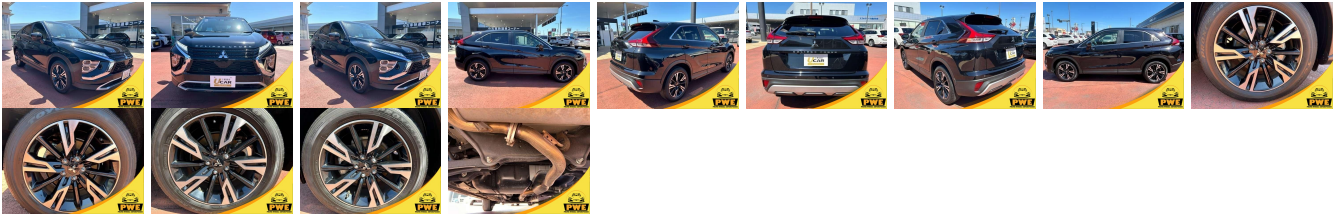

Vehicle Information

PWE 1783

MITSUBISHI

First Registration Year: 2021-10
 Manufacture Year: 2021-10

Model: ECLIPSE CROSS **Chassis No:** GK1W-032**** **Transmission:** Automatic **Exterior:**
Grade: 4 **Engine:** **Mileage:** 27,000 **Interior:**
Fuel: Petrol **Seats:** 5 **Engine Capacity:** 1,500
Drive Train: 2WD **Color:** BLACK