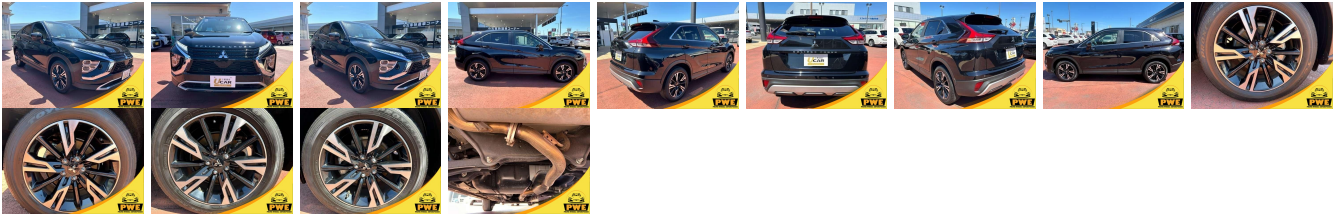

Vehicle Information

PWE 1783

MITSUBISHI

First Registration Year: 2021-10
 Manufacture Year: 2021-10

Model: ECLIPSE CROSS **Chassis No:** GK1W-032**** **Transmission:** Automatic **Exterior:**
Grade: 4 **Engine:** **Mileage:** 27,000 **Interior:**
Fuel: Petrol **Seats:** 5 **Engine Capacity:** 1,500
Drive Train: 2WD **Color:** BLACK