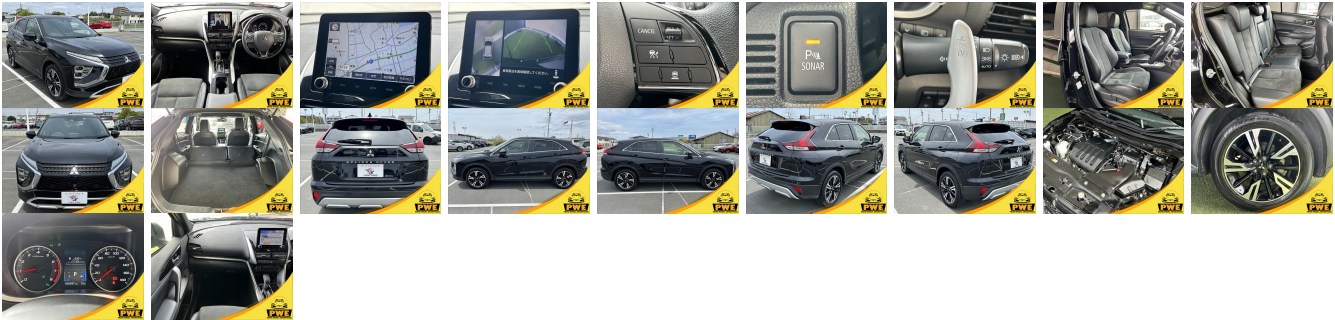

Vehicle Information

PWE 1782

mitsubishi

First Registration Year: 2022-03
 Manufacture Year: 2022-03

Model: ECLIPSE CROSS **Chassis No:** GK1W-052**** **Transmission:** Automatic **Exterior:**
Grade: 4 **Engine:** **Mileage:** 37,000 **Interior:**
Fuel: Petrol **Seats:** 5 **Engine Capacity:** 1,500
Drive Train: 2WD **Color:** BLACK M

Vehicle Options:

Pwr Steering	Pwr Wind	Pwr Mirrors	Center Lock
Air Cond	Reverse Camera	Pwr Slide Door	Easy Closer
Cruise Control	ABS	Air Bag	Fog Lamps
HID Head Lamps	LED Head Lamps	Spare Key	Remote Key
Push Start	Seat Heater	Pwr Seat	Leather Seat
Floor Mat	Sun Roof	Alloy Wheels	Grill Guard
Rear Wiper	Rear Spoiler	Stereo	Navi/TV
Car CD	Car MD	AUX	Spare Tire
Spare Tire Case	Puncture Repairing Kit	Tool	Jack
Operators Manual	Maint. Record		