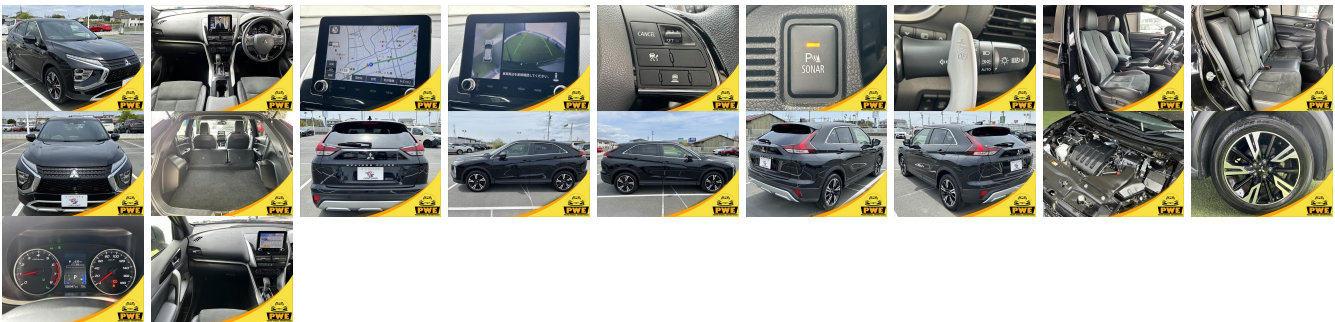

Vehicle Information

PWE 1782

mitsubishi

First Registration Year: 2022-03
Manufacture Year: 2022-03

Model: ECLIPSE CROSS **Chassis No:** GK1W-052**** **Transmission:** Automatic **Exterior:**
Grade: 4 **Engine:** **Mileage:** 37,000 **Interior:**
Fuel: Petrol **Seats:** 5 **Engine Capacity:** 1,500
Drive Train: 2WD **Color:** BLACK M

Vehicle Options:

Pwr Steering	Pwr Wind	Pwr Mirrors	Center Lock
Air Cond	Reverse Camera	Pwr Slide Door	Easy Closer
Cruise Control	ABS	Air Bag	Fog Lamps
HID Head Lamps	LED Head Lamps	Spare Key	Remote Key
Push Start	Seat Heater	Pwr Seat	Leather Seat
Floor Mat	Sun Roof	Alloy Wheels	Grill Guard
Rear Wiper	Rear Spoiler	Stereo	Navi/TV
Car CD	Car MD	AUX	Spare Tire
Spare Tire Case	Puncture Repairing Kit	Tool	Jack
Operators Manual	Maint. Record		