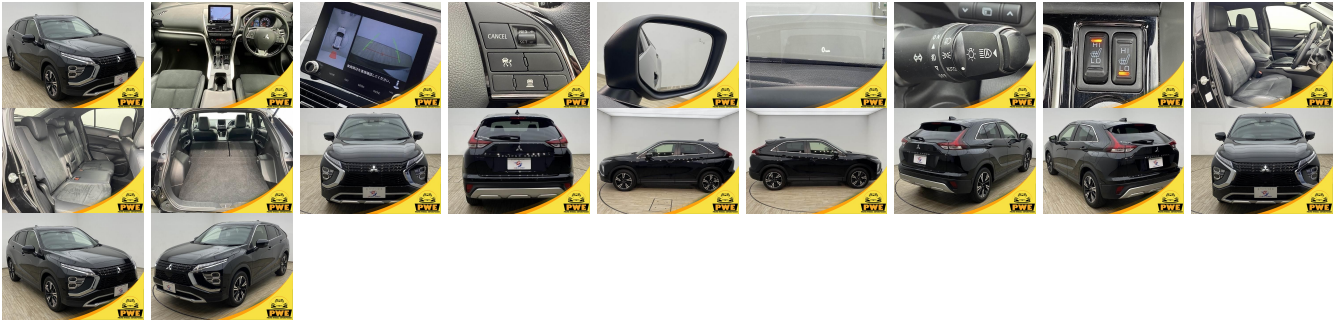

Vehicle Information

PWE 1788

MITSUBISHI

First Registration Year: 2022-03
Manufacture Year: 2022-03

Model: ECLIPSE CROSS **Chassis No:** GK1W-052**** **Transmission:** Automatic **Exterior:**
Grade: 4 **Engine:** **Mileage:** 31,000 **Interior:**
Fuel: Petrol **Seats:** 5 **Engine Capacity:** 5
Drive Train: 2WD **Color:** BLACK M

Vehicle Options:

Pwr Steering	Pwr Wind	Pwr Mirrors	Center Lock
Air Cond	Reverse Camera	Pwr Slide Door	Easy Closer
Cruise Control	ABS	Air Bag	Fog Lamps
HID Head Lamps	LED Head Lamps	Spare Key	Remote Key
Push Start	Seat Heater	Pwr Seat	Leather Seat
Floor Mat	Sun Roof	Alloy Wheels	Grill Guard
Rear Wiper	Rear Spoiler	Stereo	Navi/TV
Car CD	Car MD	AUX	Spare Tire
Spare Tire Case	Puncture Repairing Kit	Tool	Jack
Operators Manual	Maint. Record		