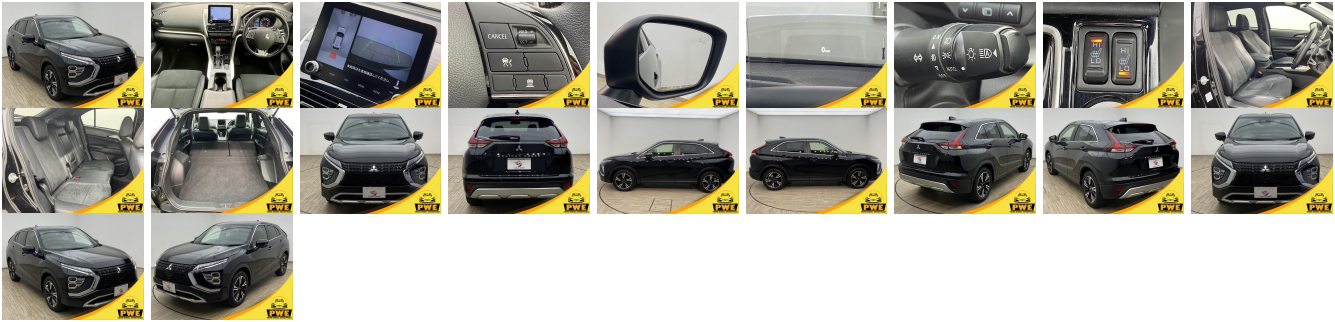

Vehicle Information

PWE 1788

mitsubishi

First Registration Year: 2022-03
 Manufacture Year: 2022-03

Model: ECLIPSE CROSS **Chassis No:** GK1W-052**** **Transmission:** Automatic **Exterior:**
Grade: 4 **Engine:** **Mileage:** 31,000 **Interior:**
Fuel: Petrol **Seats:** 5 **Engine Capacity:** 5
Drive Train: 2WD **Color:** BLACK M

Vehicle Options:

Pwr Steering	Pwr Wind	Pwr Mirrors	Center Lock
Air Cond	Reverse Camera	Pwr Slide Door	Easy Closer
Cruise Control	ABS	Air Bag	Fog Lamps
HID Head Lamps	LED Head Lamps	Spare Key	Remote Key
Push Start	Seat Heater	Pwr Seat	Leather Seat
Floor Mat	Sun Roof	Alloy Wheels	Grill Guard
Rear Wiper	Rear Spoiler	Stereo	Navi/TV
Car CD	Car MD	AUX	Spare Tire
Spare Tire Case	Puncture Repairing Kit	Tool	Jack
Operators Manual	Maint. Record		