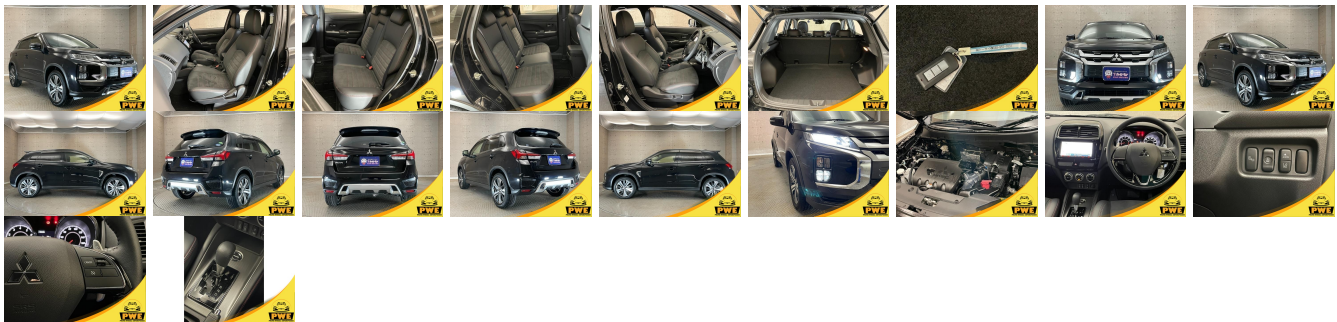

Vehicle Information

PWE 1778

MITSUBISHI

First Registration Year: 2020-03
Manufacture Year: 2020-03

Model: RVR **Chassis No:** GA4W-522**** **Transmission:** Automatic **Exterior:**
Grade: 4.5 **Engine:** **Mileage:** 16,294 **Interior:**
Fuel: Petrol **Seats:** 5 **Engine Capacity:** 5
Drive Train: 4WD **Color:** BLACK

Vehicle Options:

Pwr Steering	Pwr Wind	Pwr Mirrors	Center Lock
Air Cond	Reverse Camera	Pwr Slide Door	Easy Closer
Cruise Control	ABS	Air Bag	Fog Lamps
HID Head Lamps	LED Head Lamps	Spare Key	Remote Key
Push Start	Seat Heater	Pwr Seat	Leather Seat
Floor Mat	Sun Roof	Alloy Wheels	Grill Guard
Rear Wiper	Rear Spoiler	Stereo	Navi/TV
Car CD	Car MD	AUX	Spare Tire
Spare Tire Case	Puncture Repairing Kit	Tool	Jack
Operators Manual	Maint. Record		