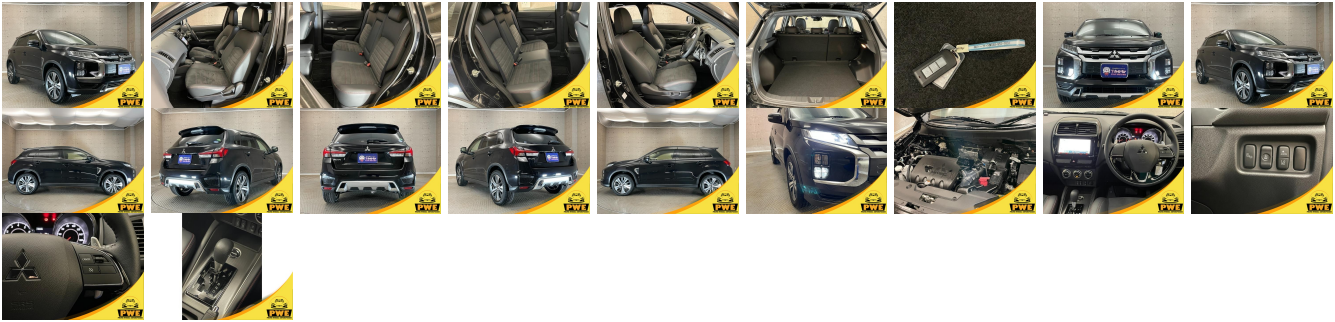

Vehicle Information

PWE 1778

mitsubishi

First Registration Year: 2020-03
 Manufacture Year: 2020-03

Model:	RVR	Chassis No:	GA4W-522****	Transmission:	Automatic	Exterior:	
Grade:	4.5	Engine:		Mileage:	16,294	Interior:	
Fuel:	Petrol	Seats:	5	Engine Capacity:	5		
Drive Train:	4WD			Color:	BLACK		

Vehicle Options:

Pwr Steering	Pwr Wind	Pwr Mirrors	Center Lock
Air Cond	Reverse Camera	Pwr Slide Door	Easy Closer
Cruise Control	ABS	Air Bag	Fog Lamps
HID Head Lamps	LED Head Lamps	Spare Key	Remote Key
Push Start	Seat Heater	Pwr Seat	Leather Seat
Floor Mat	Sun Roof	Alloy Wheels	Grill Guard
Rear Wiper	Rear Spoiler	Stereo	Navi/TV
Car CD	Car MD	AUX	Spare Tire
Spare Tire Case	Puncture Repairing Kit	Tool	Jack
Operators Manual	Maint. Record		