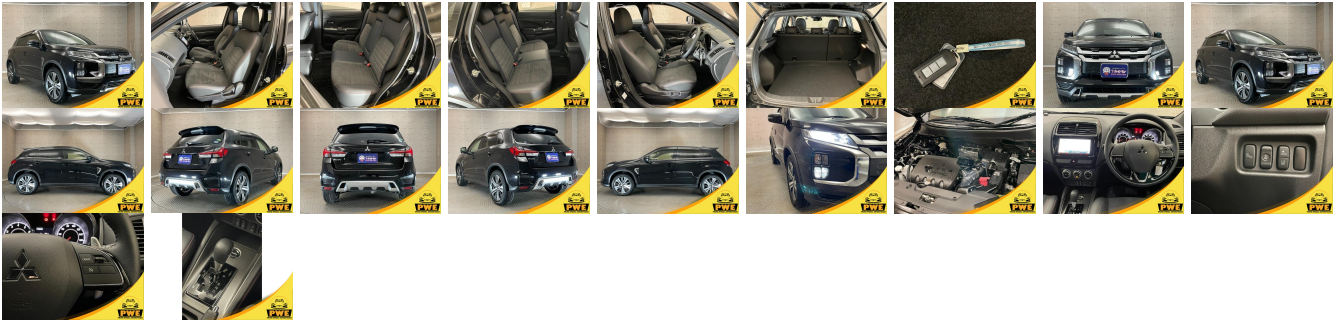

## Vehicle Information

PWE 1778

mitsubishi

First Registration Year: 2020-03  
 Manufacture Year: 2020-03

<b>Model:</b>	RVR	<b>Chassis No:</b>	GA4W-522****	<b>Transmission:</b>	Automatic	<b>Exterior:</b>	
<b>Grade:</b>	4.5	<b>Engine:</b>		<b>Mileage:</b>	16,294	<b>Interior:</b>	
<b>Fuel:</b>	Petrol	<b>Seats:</b>	5	<b>Engine Capacity:</b>	5		
<b>Drive Train:</b>	4WD			<b>Color:</b>	BLACK		

## Vehicle Options:

Pwr Steering	Pwr Wind	Pwr Mirrors	Center Lock
Air Cond	Reverse Camera	Pwr Slide Door	Easy Closer
Cruise Control	ABS	Air Bag	Fog Lamps
HID Head Lamps	LED Head Lamps	Spare Key	Remote Key
Push Start	Seat Heater	Pwr Seat	Leather Seat
Floor Mat	Sun Roof	Alloy Wheels	Grill Guard
Rear Wiper	Rear Spoiler	Stereo	Navi/TV
Car CD	Car MD	AUX	Spare Tire
Spare Tire Case	Puncture Repairing Kit	Tool	Jack
Operators Manual	Maint. Record		