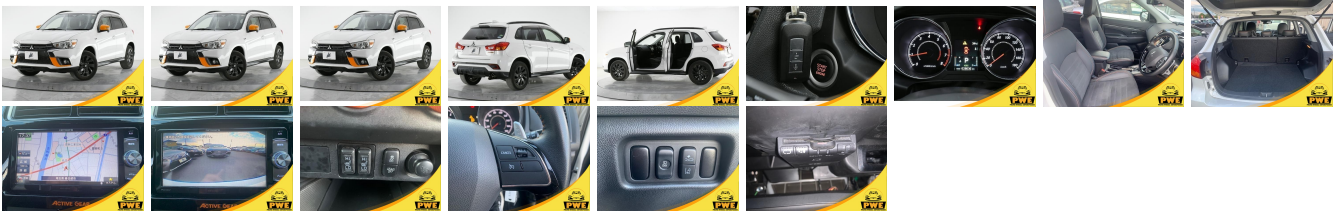

Vehicle Information

PWE 1776

mitsubishi

First Registration Year: 2018-12
Manufacture Year: 2018-12

Model: RVR ACTIVE GEAR **Chassis No:** GA4W-072**** **Transmission:** Automatic **Exterior:**
Grade: 4.5 **Engine:** **Mileage:** 28,636 **Interior:**
Fuel: Petrol **Seats:** 5 **Engine Capacity:** 1,800
Drive Train: 4WD **Color:** PEARL WHITE

Vehicle Options:

Pwr Steering	Pwr Wind	Pwr Mirrors	Center Lock
Air Cond	Reverse Camera	Pwr Slide Door	Easy Closer
Cruise Control	ABS	Air Bag	Fog Lamps
HID Head Lamps	LED Head Lamps	Spare Key	Remote Key
Push Start	Seat Heater	Pwr Seat	Leather Seat
Floor Mat	Sun Roof	Alloy Wheels	Grill Guard
Rear Wiper	Rear Spoiler	Stereo	Navi/TV
Car CD	Car MD	AUX	Spare Tire
Spare Tire Case	Puncture Repairing Kit	Tool	Jack
Operators Manual	Maint. Record		