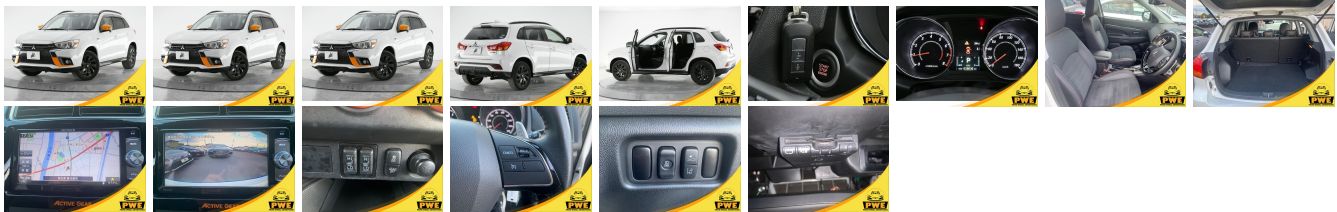

Vehicle Information

PWE 1776

mitsubishi

First Registration Year: 2018-12
 Manufacture Year: 2018-12

Model:	RVR ACTIVE GEAR	Chassis No:	GA4W-072****	Transmission:	Automatic	Exterior:	
Grade:	4.5	Engine:		Mileage:	28,636	Interior:	
Fuel:	Petrol	Seats:	5	Engine Capacity:	1,800		
Drive Train:	4WD			Color:	PEARL WHITE		

Vehicle Options:

Pwr Steering	Pwr Wind	Pwr Mirrors	Center Lock
Air Cond	Reverse Camera	Pwr Slide Door	Easy Closer
Cruise Control	ABS	Air Bag	Fog Lamps
HID Head Lamps	LED Head Lamps	Spare Key	Remote Key
Push Start	Seat Heater	Pwr Seat	Leather Seat
Floor Mat	Sun Roof	Alloy Wheels	Grill Guard
Rear Wiper	Rear Spoiler	Stereo	Navi/TV
Car CD	Car MD	AUX	Spare Tire
Spare Tire Case	Puncture Repairing Kit	Tool	Jack
Operators Manual	Maint. Record		