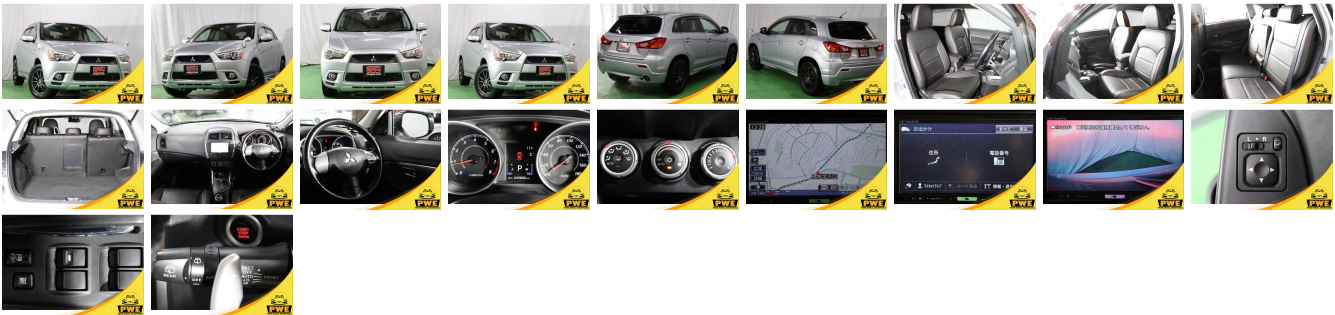

Vehicle Information

PWE 1321

mitsubishi

First Registration Year: 2010-03
Manufacture Year: 2010-03

Model: RVR G **Chassis No:** GA3W-002**** **Transmission:** Automatic **Exterior:**
Grade: 4.5 **Engine:** **Mileage:** 49,888 **Interior:**
Fuel: Petrol **Seats:** 5 **Engine Capacity:** 1,800
Drive Train: 4WD **Color:** SILVER

Vehicle Options:

Pwr Steering	Pwr Wind	Pwr Mirrors	Center Lock
Air Cond	Reverse Camera	Pwr Slide Door	Easy Closer
Cruise Control	ABS	Air Bag	Fog Lamps
HID Head Lamps	LED Head Lamps	Spare Key	Remote Key
Push Start	Seat Heater	Pwr Seat	Leather Seat
Floor Mat	Sun Roof	Alloy Wheels	Grill Guard
Rear Wiper	Rear Spoiler	Stereo	Navi/TV
Car CD	Car MD	AUX	Spare Tire
Spare Tire Case	Puncture Repairing Kit	Tool	Jack
Operators Manual	Maint. Record		