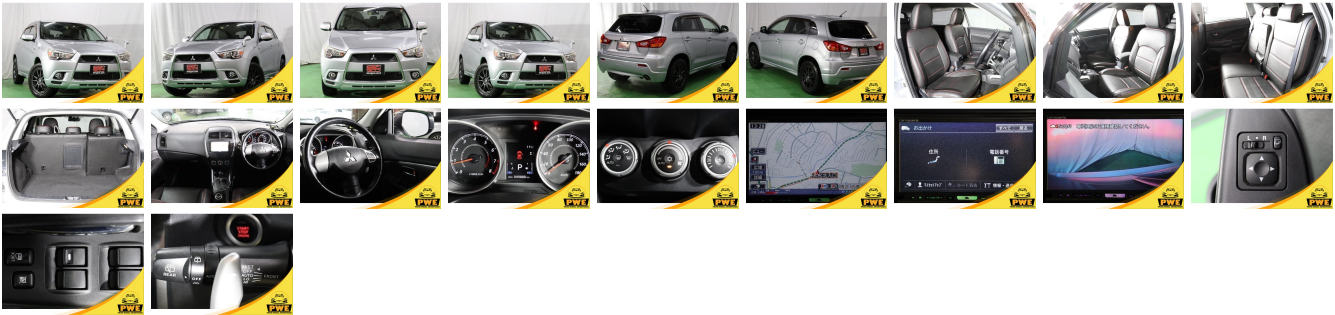

Vehicle Information

PWE 1321

MITSUBISHI

First Registration Year: 2010-03
 Manufacture Year: 2010-03

Model:	RVR G	Chassis No:	GA3W-002****	Transmission:	Automatic	Exterior:	
Grade:	4.5	Engine:		Mileage:	49,888	Interior:	
Fuel:	Petrol	Seats:	5	Engine Capacity:	1,800		
Drive Train:	4WD			Color:	SILVER		

Vehicle Options:

Pwr Steering	Pwr Wind	Pwr Mirrors	Center Lock
Air Cond	Reverse Camera	Pwr Slide Door	Easy Closer
Cruise Control	ABS	Air Bag	Fog Lamps
HID Head Lamps	LED Head Lamps	Spare Key	Remote Key
Push Start	Seat Heater	Pwr Seat	Leather Seat
Floor Mat	Sun Roof	Alloy Wheels	Grill Guard
Rear Wiper	Rear Spoiler	Stereo	Navi/TV
Car CD	Car MD	AUX	Spare Tire
Spare Tire Case	Puncture Repairing Kit	Tool	Jack
Operators Manual	Maint. Record		