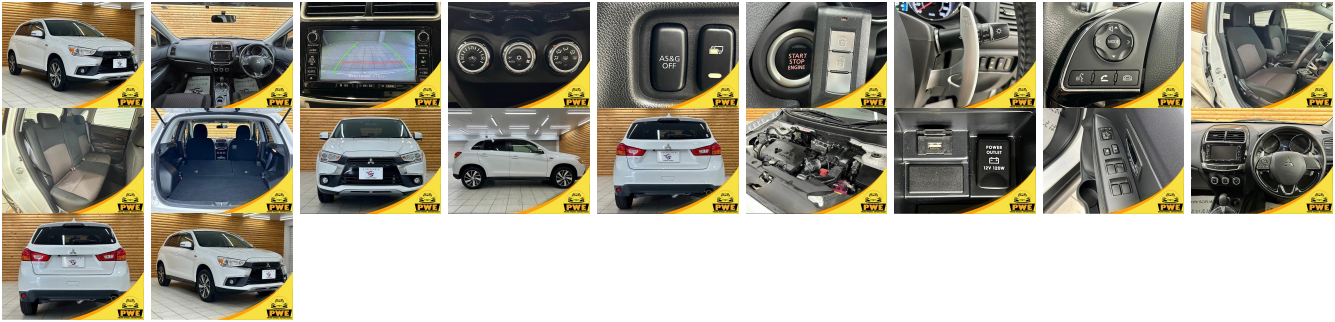

## Vehicle Information

PWE 1274

mitsubishi

First Registration Year: 2017-06  
 Manufacture Year: 2017-06

<b>Model:</b> RVR G	<b>Chassis No:</b> GA4W-062****	<b>Transmission:</b> Automatic	<b>Exterior:</b>
<b>Grade:</b> 4.5	<b>Engine:</b>	<b>Mileage:</b> 24,999	<b>Interior:</b>
<b>Fuel:</b> Petrol	<b>Seats:</b> 5	<b>Engine Capacity:</b> 1,800	
<b>Drive Train:</b> 2WD		<b>Color:</b> PEARL WHITE	

## Vehicle Options:

Pwr Steering	Pwr Wind	Pwr Mirrors	Center Lock
Air Cond	Reverse Camera	Pwr Slide Door	Easy Closer
Cruise Control	ABS	Air Bag	Fog Lamps
HID Head Lamps	LED Head Lamps	Spare Key	Remote Key
Push Start	Seat Heater	Pwr Seat	Leather Seat
Floor Mat	Sun Roof	Alloy Wheels	Grill Guard
Rear Wiper	Rear Spoiler	Stereo	Navi/TV
Car CD	Car MD	AUX	Spare Tire
Spare Tire Case	Puncture Repairing Kit	Tool	Jack
Operators Manual	Maint. Record		