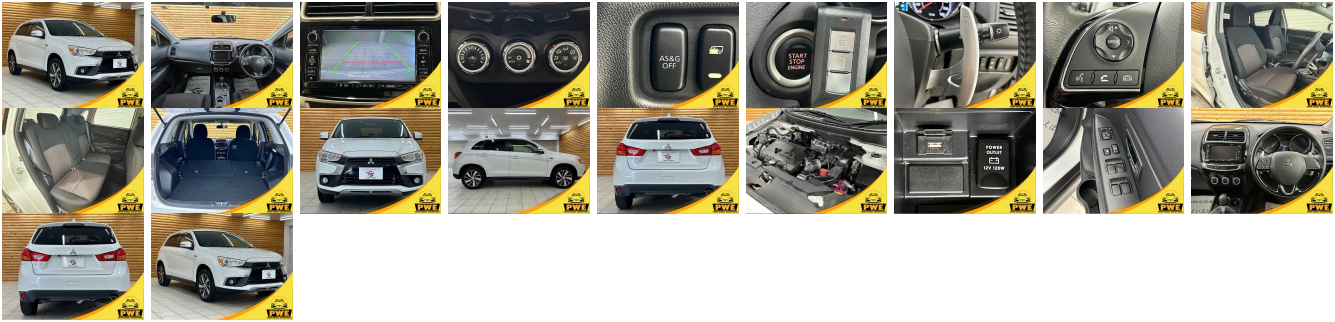

Vehicle Information

PWE 1274

mitsubishi

First Registration Year: 2017-06
 Manufacture Year: 2017-06

Model: RVR G **Chassis No:** GA4W-062**** **Transmission:** Automatic **Exterior:**
Grade: 4.5 **Engine:** **Mileage:** 24,999 **Interior:**
Fuel: Petrol **Seats:** 5 **Engine Capacity:** 1,800
Drive Train: 2WD **Color:** PEARL WHITE

Vehicle Options:

Pwr Steering	Pwr Wind	Pwr Mirrors	Center Lock
Air Cond	Reverse Camera	Pwr Slide Door	Easy Closer
Cruise Control	ABS	Air Bag	Fog Lamps
HID Head Lamps	LED Head Lamps	Spare Key	Remote Key
Push Start	Seat Heater	Pwr Seat	Leather Seat
Floor Mat	Sun Roof	Alloy Wheels	Grill Guard
Rear Wiper	Rear Spoiler	Stereo	Navi/TV
Car CD	Car MD	AUX	Spare Tire
Spare Tire Case	Puncture Repairing Kit	Tool	Jack
Operators Manual	Maint. Record		