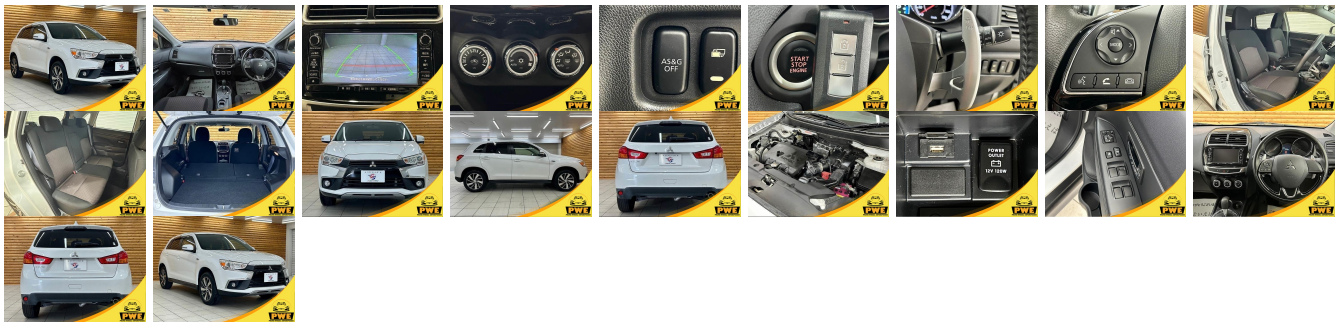

Vehicle Information

PWE 1274

MITSUBISHI

First Registration Year: 2017-06
Manufacture Year: 2017-06

Model: RVR G **Chassis No:** GA4W-062**** **Transmission:** Automatic **Exterior:**
Grade: 4.5 **Engine:** **Mileage:** 24,999 **Interior:**
Fuel: Petrol **Seats:** 5 **Engine Capacity:** 1,800
Drive Train: 2WD **Color:** PEARL WHITE

Vehicle Options:

Pwr Steering	Pwr Wind	Pwr Mirrors	Center Lock
Air Cond	Reverse Camera	Pwr Slide Door	Easy Closer
Cruise Control	ABS	Air Bag	Fog Lamps
HID Head Lamps	LED Head Lamps	Spare Key	Remote Key
Push Start	Seat Heater	Pwr Seat	Leather Seat
Floor Mat	Sun Roof	Alloy Wheels	Grill Guard
Rear Wiper	Rear Spoiler	Stereo	Navi/TV
Car CD	Car MD	AUX	Spare Tire
Spare Tire Case	Puncture Repairing Kit	Tool	Jack
Operators Manual	Maint. Record		