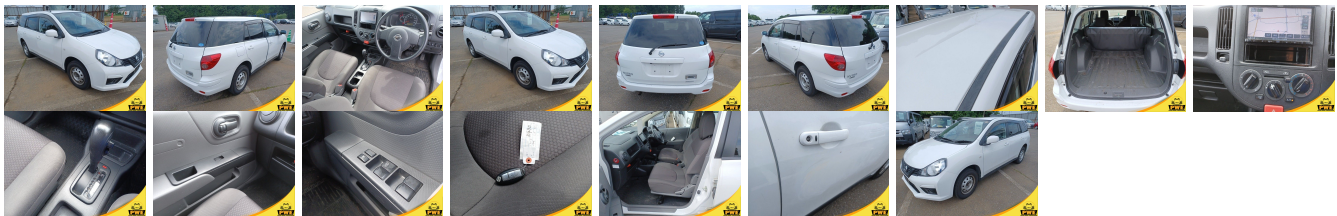

Vehicle Information

PWE 1112

NISSAN

First Registration Year: 2018-06
Manufacture Year: 2018-06

Model: AD WAGON **Chassis No:** VY12-27**** **Transmission:** Automatic **Exterior:**
Grade: 4.5 **Engine:** **Mileage:** 38,500 **Interior:**
Fuel: Petrol **Seats:** 5 **Engine Capacity:** 1,500
Drive Train: 2WD **Color:** WHITE

Vehicle Options:

Pwr Steering	Pwr Wind	Pwr Mirrors	Center Lock
Air Cond	Reverse Camera	Pwr Slide Door	Easy Closer
Cruise Control	ABS	Air Bag	Fog Lamps
HID Head Lamps	LED Head Lamps	Spare Key	Remote Key
Push Start	Seat Heater	Pwr Seat	Leather Seat
Floor Mat	Sun Roof	Alloy Wheels	Grill Guard
Rear Wiper	Rear Spoiler	Stereo	Navi/TV
Car CD	Car MD	AUX	Spare Tire
Spare Tire Case	Puncture Repairing Kit	Tool	Jack
Operators Manual	Maint. Record		