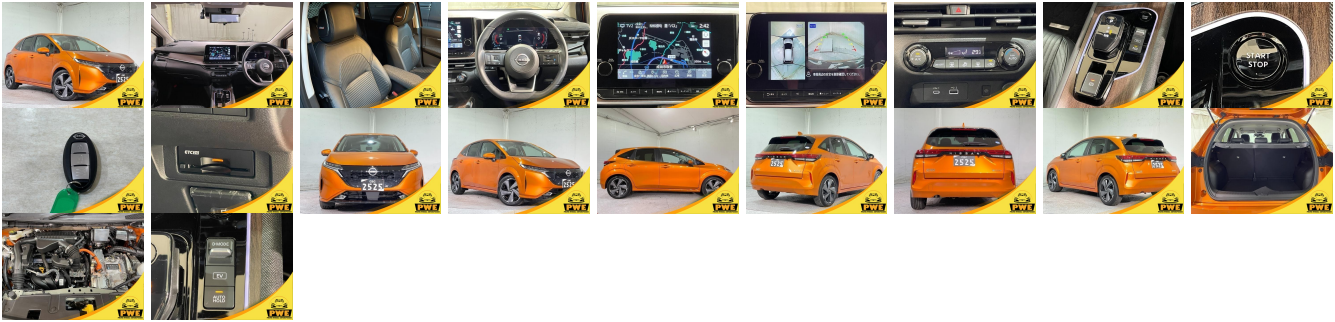

## Vehicle Information

PWE 1861

NISSAN

**First Registration Year:** 2021-08  
**Manufacture Year:** 2021-08

<b>Model:</b>	AURA	<b>Chassis No:</b>	FE13-22****	<b>Transmission:</b>	Automatic	<b>Exterior:</b>
<b>Grade:</b>	4	<b>Engine:</b>		<b>Mileage:</b>	10,000	<b>Interior:</b>
<b>Fuel:</b>	Hybrid	<b>Seats:</b>	5	<b>Engine Capacity:</b>	1,200	
<b>Drive Train:</b>	2WD			<b>Color:</b>	ORANGE M	

## Vehicle Options:

Pwr Steering	Pwr Wind	Pwr Mirrors	Center Lock
Air Cond	Reverse Camera	Pwr Slide Door	Easy Closer
Cruise Control	ABS	Air Bag	Fog Lamps
HID Head Lamps	LED Head Lamps	Spare Key	Remote Key
Push Start	Seat Heater	Pwr Seat	Leather Seat
Floor Mat	Sun Roof	Alloy Wheels	Grill Guard
Rear Wiper	Rear Spoiler	Stereo	Navi/TV
Car CD	Car MD	AUX	Spare Tire
Spare Tire Case	Puncture Repairing Kit	Tool	Jack
Operators Manual	Maint. Record		