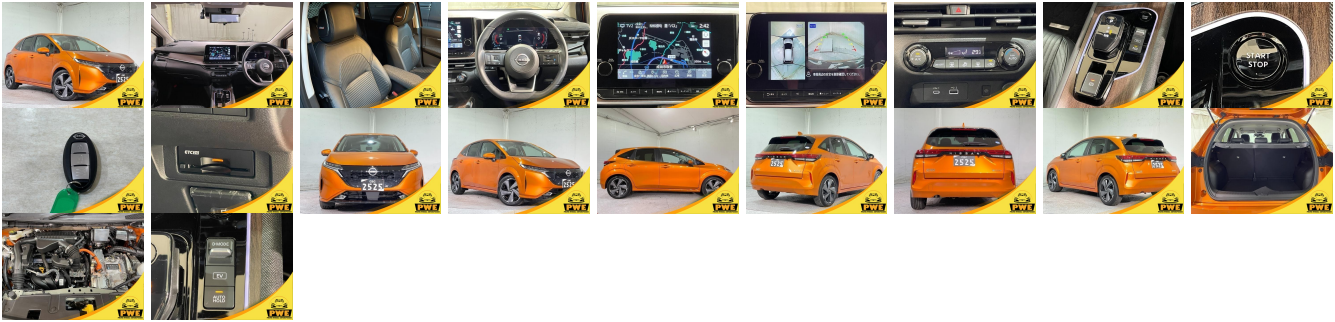

## Vehicle Information

PWE 1861

NISSAN

First Registration Year: 2021-08  
 Manufacture Year: 2021-08

**Model:** AURA      **Chassis No:** FE13-22\*\*\*\*      **Transmission:** Automatic      **Exterior:**  
**Grade:** 4      **Engine:**      **Mileage:** 10,000      **Interior:**  
**Fuel:** Hybrid      **Seats:** 5      **Engine Capacity:** 1,200  
**Drive Train:** 2WD      **Color:** ORANGE M

## Vehicle Options:

Pwr Steering	Pwr Wind	Pwr Mirrors	Center Lock
Air Cond	Reverse Camera	Pwr Slide Door	Easy Closer
Cruise Control	ABS	Air Bag	Fog Lamps
HID Head Lamps	LED Head Lamps	Spare Key	Remote Key
Push Start	Seat Heater	Pwr Seat	Leather Seat
Floor Mat	Sun Roof	Alloy Wheels	Grill Guard
Rear Wiper	Rear Spoiler	Stereo	Navi/TV
Car CD	Car MD	AUX	Spare Tire
Spare Tire Case	Puncture Repairing Kit	Tool	Jack
Operators Manual	Maint. Record		