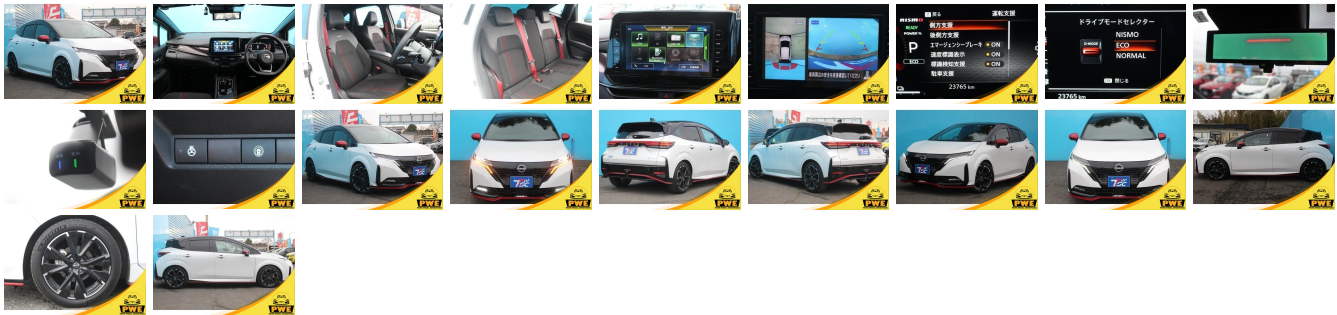

Vehicle Information

PWE 1847

NISSAN

First Registration Year: 2022-01
Manufacture Year: 2022-01

Model: AURA **Chassis No:** FE13-22**** **Transmission:** Automatic **Exterior:**
Grade: 4 **Engine:** **Mileage:** 23,762 **Interior:**
Fuel: Hybrid **Seats:** 5 **Engine Capacity:** 1,200
Drive Train: 2WD **Color:** PEARL WHITE

Vehicle Options:

Pwr Steering	Pwr Wind	Pwr Mirrors	Center Lock
Air Cond	Reverse Camera	Pwr Slide Door	Easy Closer
Cruise Control	ABS	Air Bag	Fog Lamps
HID Head Lamps	LED Head Lamps	Spare Key	Remote Key
Push Start	Seat Heater	Pwr Seat	Leather Seat
Floor Mat	Sun Roof	Alloy Wheels	Grill Guard
Rear Wiper	Rear Spoiler	Stereo	Navi/TV
Car CD	Car MD	AUX	Spare Tire
Spare Tire Case	Puncture Repairing Kit	Tool	Jack
Operators Manual	Maint. Record		