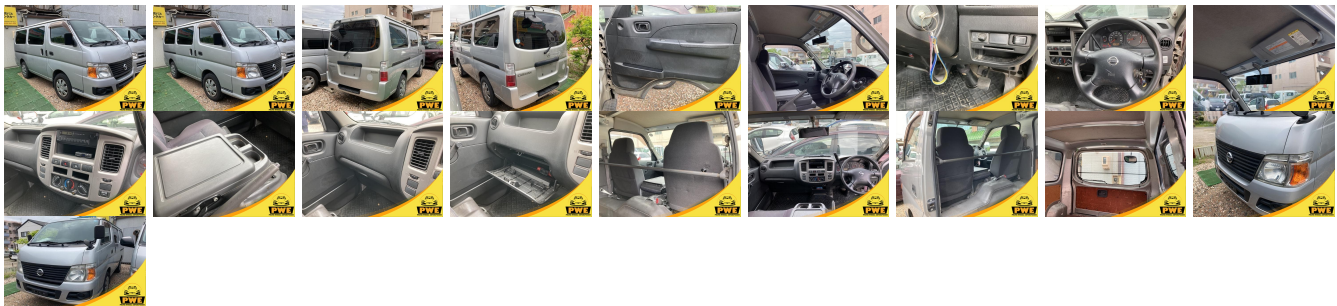

Vehicle Information

PWE 1074

NISSAN

First Registration Year: 2010-11
Manufacture Year: 2010-11

Model: CARAVAN LONG **Chassis No:** VWE25-23*** **Transmission:** Automatic **Exterior:**
Grade: 4.5 **Engine:** **Mileage:** 60,611 **Interior:**
Fuel: Diesel **Seats:** 6 **Engine Capacity:** 3,000
Drive Train: **Color:** Silver

Vehicle Options:

Pwr Steering	Pwr Wind	Pwr Mirrors	Center Lock
Air Cond	Reverse Camera	Pwr Slide Door	Easy Closer
Cruise Control	ABS	Air Bag	Fog Lamps
HID Head Lamps	LED Head Lamps	Spare Key	Remote Key
Push Start	Seat Heater	Pwr Seat	Leather Seat
Floor Mat	Sun Roof	Alloy Wheels	Grill Guard
Rear Wiper	Rear Spoiler	Stereo	Navi/TV
Car CD	Car MD	AUX	Spare Tire
Spare Tire Case	Puncture Repairing Kit	Tool	Jack
Operators Manual	Maint. Record		