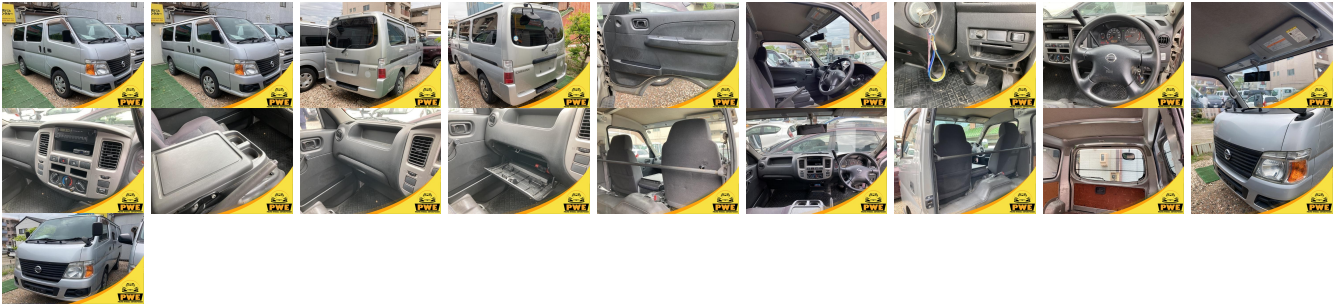

## Vehicle Information

PWE 1074

NISSAN

**First Registration Year:** 2010-11  
**Manufacture Year:** 2010-11

<b>Model:</b>	CARAVAN LONG	<b>Chassis No:</b>	VWE25-23***	<b>Transmission:</b>	Automatic	<b>Exterior:</b>	
<b>Grade:</b>	4.5	<b>Engine:</b>		<b>Mileage:</b>	60,611	<b>Interior:</b>	
<b>Fuel:</b>	Diesel	<b>Seats:</b>	6	<b>Engine Capacity:</b>	3,000		
<b>Drive Train:</b>				<b>Color:</b>	Silver		

## Vehicle Options:

Pwr Steering	Pwr Wind	Pwr Mirrors	Center Lock
Air Cond	Reverse Camera	Pwr Slide Door	Easy Closer
Cruise Control	ABS	Air Bag	Fog Lamps
HID Head Lamps	LED Head Lamps	Spare Key	Remote Key
Push Start	Seat Heater	Pwr Seat	Leather Seat
Floor Mat	Sun Roof	Alloy Wheels	Grill Guard
Rear Wiper	Rear Spoiler	Stereo	Navi/TV
Car CD	Car MD	AUX	Spare Tire
Spare Tire Case	Puncture Repairing Kit	Tool	Jack
Operators Manual	Maint. Record		