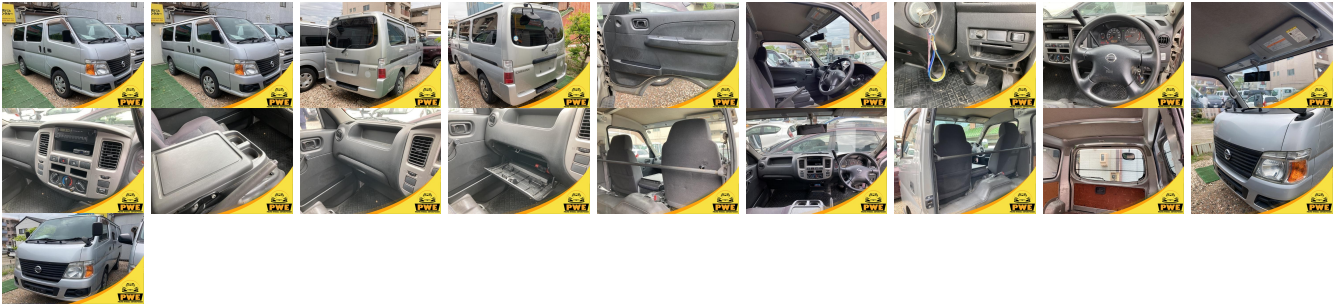

Vehicle Information

PWE 1074

NISSAN

First Registration Year: 2010-11
Manufacture Year: 2010-11

Model:	CARAVAN LONG	Chassis No:	VWE25-23***	Transmission:	Automatic	Exterior:	
Grade:	4.5	Engine:		Mileage:	60,611	Interior:	
Fuel:	Diesel	Seats:	6	Engine Capacity:	3,000		
Drive Train:				Color:	Silver		

Vehicle Options:

Pwr Steering	Pwr Wind	Pwr Mirrors	Center Lock
Air Cond	Reverse Camera	Pwr Slide Door	Easy Closer
Cruise Control	ABS	Air Bag	Fog Lamps
HID Head Lamps	LED Head Lamps	Spare Key	Remote Key
Push Start	Seat Heater	Pwr Seat	Leather Seat
Floor Mat	Sun Roof	Alloy Wheels	Grill Guard
Rear Wiper	Rear Spoiler	Stereo	Navi/TV
Car CD	Car MD	AUX	Spare Tire
Spare Tire Case	Puncture Repairing Kit	Tool	Jack
Operators Manual	Maint. Record		