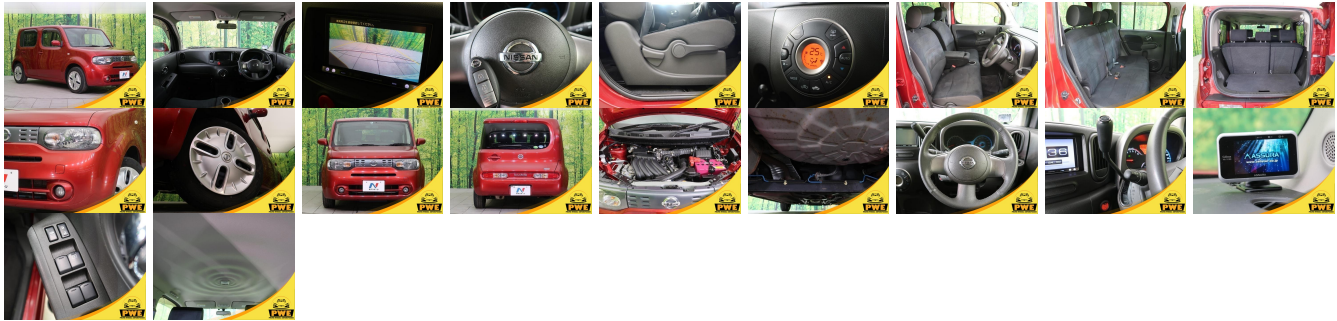

Vehicle Information

PWE 1151

NISSAN

First Registration Year: 2014-03
Manufacture Year: 2014-03

Model:	CUBE	Chassis No:	Z12-29****	Transmission:	Automatic	Exterior:
Grade:	4.5	Engine:		Mileage:	22,400	Interior:
Fuel:	Petrol	Seats:	5	Engine Capacity:	1,500	
Drive Train:	2WD			Color:	RED	

Vehicle Options:

Pwr Steering	Pwr Wind	Pwr Mirrors	Center Lock
Air Cond	Reverse Camera	Pwr Slide Door	Easy Closer
Cruise Control	ABS	Air Bag	Fog Lamps
HID Head Lamps	LED Head Lamps	Spare Key	Remote Key
Push Start	Seat Heater	Pwr Seat	Leather Seat
Floor Mat	Sun Roof	Alloy Wheels	Grill Guard
Rear Wiper	Rear Spoiler	Stereo	Navi/TV
Car CD	Car MD	AUX	Spare Tire
Spare Tire Case	Puncture Repairing Kit	Tool	Jack
Operators Manual	Maint. Record		