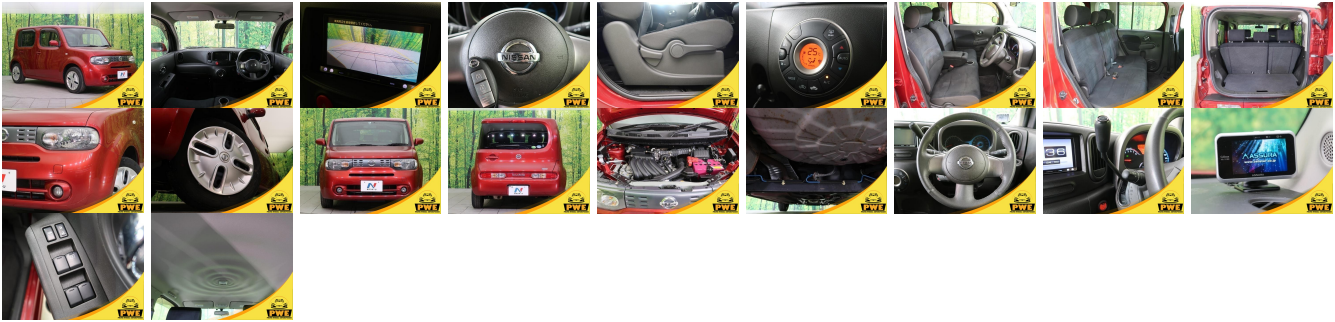

Vehicle Information

PWE 1151

NISSAN

First Registration Year: 2014-03
Manufacture Year: 2014-03

Model:	CUBE	Chassis No:	Z12-29****	Transmission:	Automatic	Exterior:
Grade:	4.5	Engine:		Mileage:	22,400	Interior:
Fuel:	Petrol	Seats:	5	Engine Capacity:	1,500	
Drive Train:	2WD			Color:	RED	

Vehicle Options:

Pwr Steering	Pwr Wind	Pwr Mirrors	Center Lock
Air Cond	Reverse Camera	Pwr Slide Door	Easy Closer
Cruise Control	ABS	Air Bag	Fog Lamps
HID Head Lamps	LED Head Lamps	Spare Key	Remote Key
Push Start	Seat Heater	Pwr Seat	Leather Seat
Floor Mat	Sun Roof	Alloy Wheels	Grill Guard
Rear Wiper	Rear Spoiler	Stereo	Navi/TV
Car CD	Car MD	AUX	Spare Tire
Spare Tire Case	Puncture Repairing Kit	Tool	Jack
Operators Manual	Maint. Record		