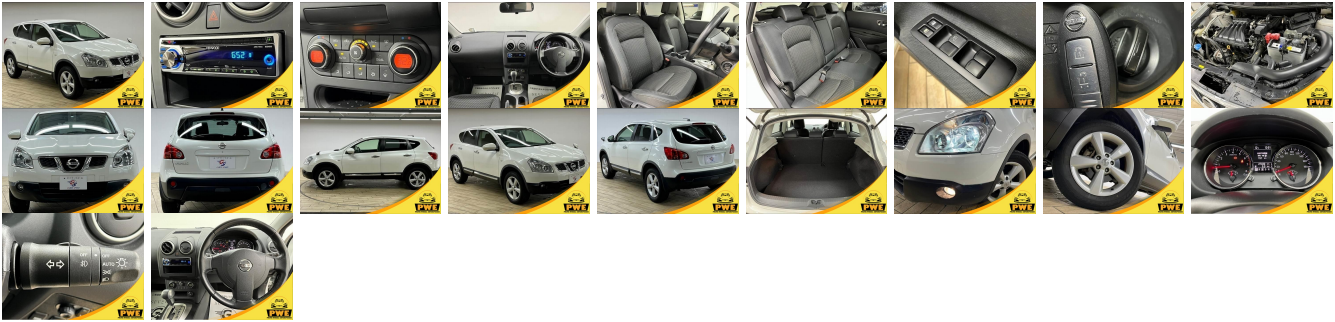

## Vehicle Information

PWE 1116

NISSAN

**First Registration Year:** 2012-03  
**Manufacture Year:** 2012-03

**Model:** DUALIS      **Chassis No:** KJ10-32\*\*\*\*      **Transmission:** Automatic      **Exterior:**  
**Grade:** 4.5      **Engine:**      **Mileage:** 28,000      **Interior:**  
**Fuel:** Petrol      **Seats:** 5      **Engine Capacity:** 2,000  
**Drive Train:**      **Color:** WHITE

## Vehicle Options:

Pwr Steering	Pwr Wind	Pwr Mirrors	Center Lock
Air Cond	Reverse Camera	Pwr Slide Door	Easy Closer
Cruise Control	ABS	Air Bag	Fog Lamps
HID Head Lamps	LED Head Lamps	Spare Key	Remote Key
Push Start	Seat Heater	Pwr Seat	Leather Seat
Floor Mat	Sun Roof	Alloy Wheels	Grill Guard
Rear Wiper	Rear Spoiler	Stereo	Navi/TV
Car CD	Car MD	AUX	Spare Tire
Spare Tire Case	Puncture Repairing Kit	Tool	Jack
Operators Manual	Maint. Record		