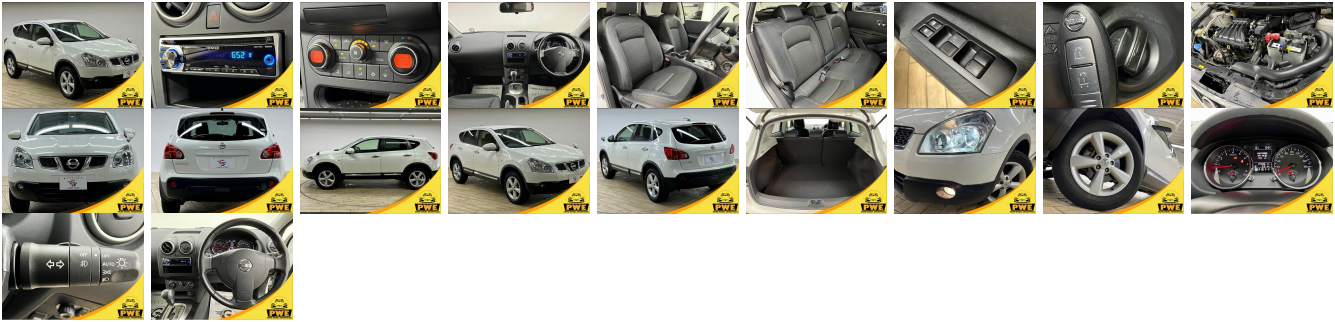

Vehicle Information

PWE 1116

NISSAN

First Registration Year: 2012-03
Manufacture Year: 2012-03

Model:	DUALIS	Chassis No:	KJ10-32****	Transmission:	Automatic	Exterior:	
Grade:	4.5	Engine:		Mileage:	28,000	Interior:	
Fuel:	Petrol	Seats:	5	Engine Capacity:	2,000		
Drive Train:				Color:	WHITE		

Vehicle Options:

Pwr Steering	Pwr Wind	Pwr Mirrors	Center Lock
Air Cond	Reverse Camera	Pwr Slide Door	Easy Closer
Cruise Control	ABS	Air Bag	Fog Lamps
HID Head Lamps	LED Head Lamps	Spare Key	Remote Key
Push Start	Seat Heater	Pwr Seat	Leather Seat
Floor Mat	Sun Roof	Alloy Wheels	Grill Guard
Rear Wiper	Rear Spoiler	Stereo	Navi/TV
Car CD	Car MD	AUX	Spare Tire
Spare Tire Case	Puncture Repairing Kit	Tool	Jack
Operators Manual	Maint. Record		