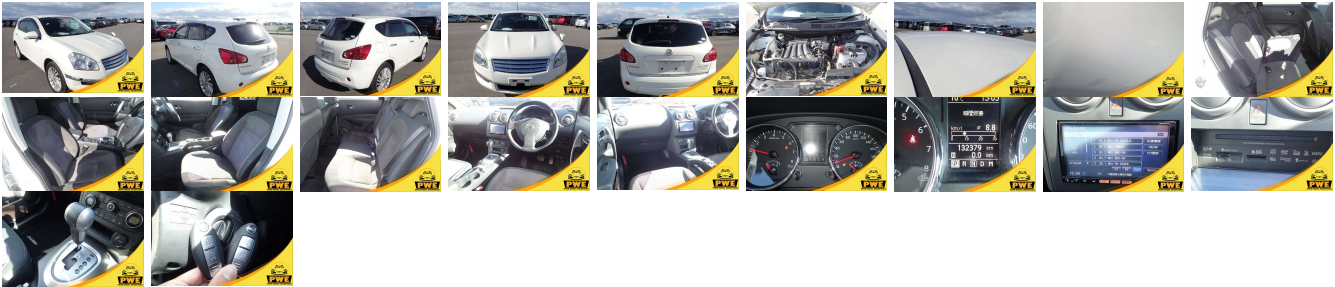

Vehicle Information

PWE 6119

NISSAN

First Registration Year: 2013-06
Manufacture Year: 2013-06

Model: DUALIS **Chassis No:** KNJ10-301*** **Transmission:** Automatic **Exterior:**
Grade: 3.5 **Engine:** MR20 **Mileage:** 133,000 **Interior:**
Fuel: Petrol **Seats:** 5 **Engine Capacity:** 2,000
Drive Train: 4WD **Color:** PEARL WHITE

Vehicle Options:

Pwr Steering	Pwr Wind	Pwr Mirrors	Center Lock
Air Cond	Reverse Camera	Pwr Slide Door	Easy Closer
Cruise Control	ABS	Air Bag	Fog Lamps
HID Head Lamps	LED Head Lamps	Spare Key	Remote Key
Push Start	Seat Heater	Pwr Seat	Leather Seat
Floor Mat	Sun Roof	Alloy Wheels	Grill Guard
Rear Wiper	Rear Spoiler	Stereo	Navi/TV
Car CD	Car MD	AUX	Spare Tire
Spare Tire Case	Puncture Repairing Kit	Tool	Jack
Operators Manual	Maint. Record		