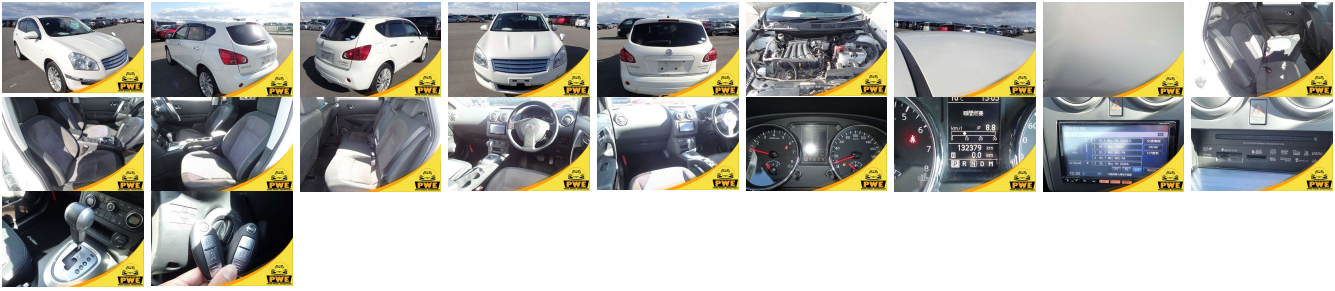

Vehicle Information

PWE 6119

NISSAN

First Registration Year: 2013-06
Manufacture Year: 2013-06

Model:	DUALIS	Chassis No:	KNJ10-301***	Transmission:	Automatic	Exterior:	
Grade:	3.5	Engine:	MR20	Mileage:	133,000	Interior:	
Fuel:	Petrol	Seats:	5	Engine Capacity:	2,000		
Drive Train:	4WD			Color:	PEARL WHITE		

Vehicle Options:

Pwr Steering	Pwr Wind	Pwr Mirrors	Center Lock
Air Cond	Reverse Camera	Pwr Slide Door	Easy Closer
Cruise Control	ABS	Air Bag	Fog Lamps
HID Head Lamps	LED Head Lamps	Spare Key	Remote Key
Push Start	Seat Heater	Pwr Seat	Leather Seat
Floor Mat	Sun Roof	Alloy Wheels	Grill Guard
Rear Wiper	Rear Spoiler	Stereo	Navi/TV
Car CD	Car MD	AUX	Spare Tire
Spare Tire Case	Puncture Repairing Kit	Tool	Jack
Operators Manual	Maint. Record		