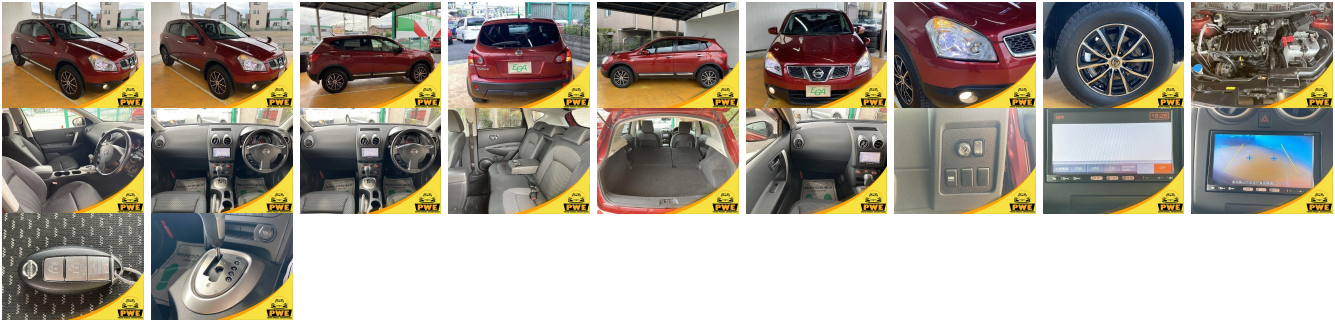

Vehicle Information

PWE 1114

NISSAN

First Registration Year: 2011-10
Manufacture Year: 2011-10

Model: DUALIS 20G **Chassis No:** KJ10-32**** **Transmission:** Automatic **Exterior:**
Grade: 4.5 **Engine:** **Mileage:** 61,163 **Interior:**
Fuel: Petrol **Seats:** 5 **Engine Capacity:** 2,000
Drive Train: **Color:** DARK RED M

Vehicle Options:

Pwr Steering	Pwr Wind	Pwr Mirrors	Center Lock
Air Cond	Reverse Camera	Pwr Slide Door	Easy Closer
Cruise Control	ABS	Air Bag	Fog Lamps
HID Head Lamps	LED Head Lamps	Spare Key	Remote Key
Push Start	Seat Heater	Pwr Seat	Leather Seat
Floor Mat	Sun Roof	Alloy Wheels	Grill Guard
Rear Wiper	Rear Spoiler	Stereo	Navi/TV
Car CD	Car MD	AUX	Spare Tire
Spare Tire Case	Puncture Repairing Kit	Tool	Jack
Operators Manual	Maint. Record		