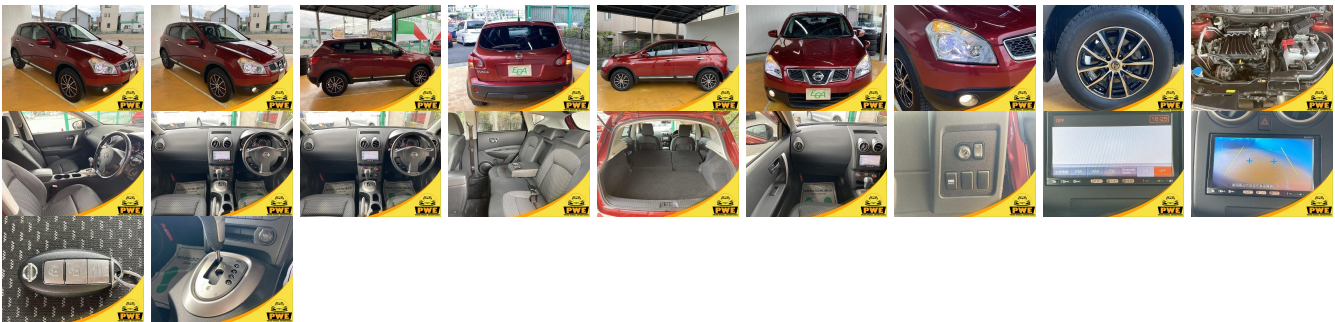

Vehicle Information

PWE 1114

NISSAN

First Registration Year: 2011-10
Manufacture Year: 2011-10

Model: DUALIS 20G **Chassis No:** KJ10-32**** **Transmission:** Automatic **Exterior:**
Grade: 4.5 **Engine:** **Mileage:** 61,163 **Interior:**
Fuel: Petrol **Seats:** 5 **Engine Capacity:** 2,000
Drive Train: **Color:** DARK RED M

Vehicle Options:

Pwr Steering	Pwr Wind	Pwr Mirrors	Center Lock
Air Cond	Reverse Camera	Pwr Slide Door	Easy Closer
Cruise Control	ABS	Air Bag	Fog Lamps
HID Head Lamps	LED Head Lamps	Spare Key	Remote Key
Push Start	Seat Heater	Pwr Seat	Leather Seat
Floor Mat	Sun Roof	Alloy Wheels	Grill Guard
Rear Wiper	Rear Spoiler	Stereo	Navi/TV
Car CD	Car MD	AUX	Spare Tire
Spare Tire Case	Puncture Repairing Kit	Tool	Jack
Operators Manual	Maint. Record		