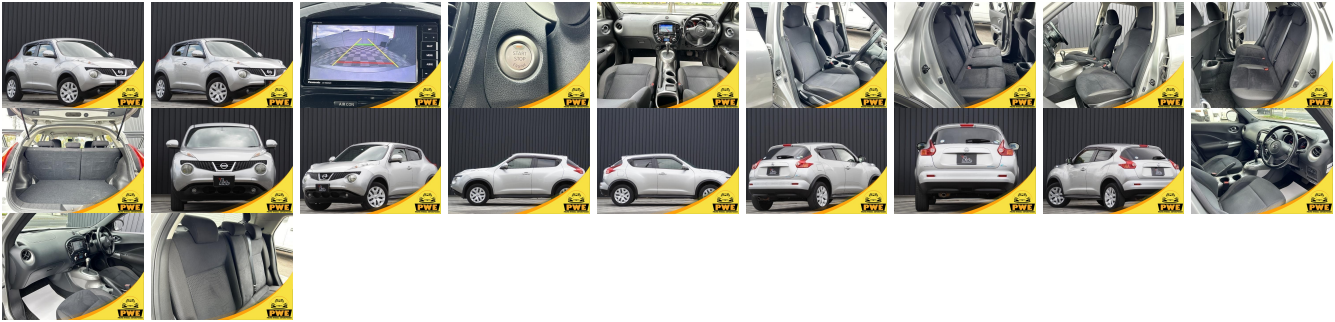

Vehicle Information

PWE 6135

NISSAN

First Registration Year: 2012-03
Manufacture Year: 2012-03

Model: JUKE	Chassis No: YF15-06****	Transmission: Automatic	Exterior:
Grade: 4.0	Engine:	Mileage: 53,864	Interior:
Fuel: Petrol	Seats: 5	Engine Capacity: 1,500	
Drive Train: 2WD		Color: SILVER M	

Vehicle Options:

Pwr Steering	Pwr Wind	Pwr Mirrors	Center Lock
Air Cond	Reverse Camera	Pwr Slide Door	Easy Closer
Cruise Control	ABS	Air Bag	Fog Lamps
HID Head Lamps	LED Head Lamps	Spare Key	Remote Key
Push Start	Seat Heater	Pwr Seat	Leather Seat
Floor Mat	Sun Roof	Alloy Wheels	Grill Guard
Rear Wiper	Rear Spoiler	Stereo	Navi/TV
Car CD	Car MD	AUX	Spare Tire
Spare Tire Case	Puncture Repairing Kit	Tool	Jack
Operators Manual	Maint. Record		