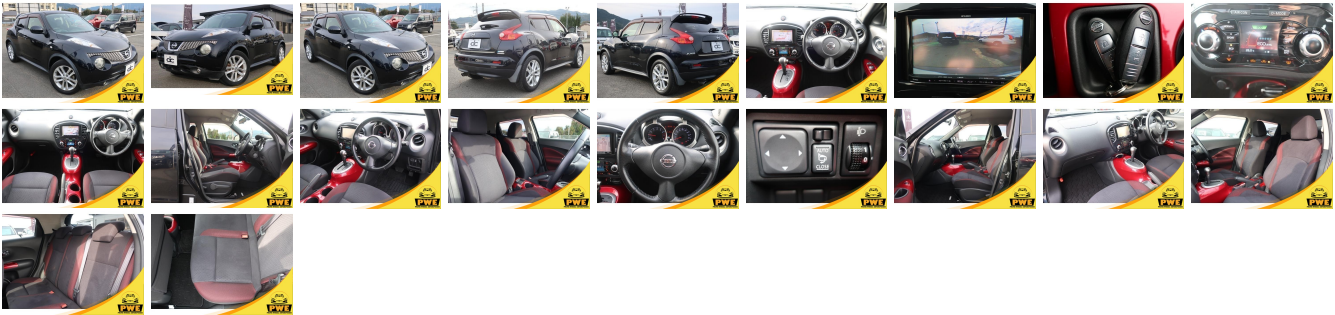

Vehicle Information

PWE 6136

NISSAN

First Registration Year: 2012-02
Manufacture Year: 2012-02

Model: JUKE	Chassis No: YF15-05****	Transmission: Automatic	Exterior:
Grade: 4.0	Engine:	Mileage: 68,740	Interior:
Fuel: Petrol	Seats: 5	Engine Capacity: 1,500	
Drive Train: 2WD		Color: BLACK	

Vehicle Options:

Pwr Steering	Pwr Wind	Pwr Mirrors	Center Lock
Air Cond	Reverse Camera	Pwr Slide Door	Easy Closer
Cruise Control	ABS	Air Bag	Fog Lamps
HID Head Lamps	LED Head Lamps	Spare Key	Remote Key
Push Start	Seat Heater	Pwr Seat	Leather Seat
Floor Mat	Sun Roof	Alloy Wheels	Grill Guard
Rear Wiper	Rear Spoiler	Stereo	Navi/TV
Car CD	Car MD	AUX	Spare Tire
Spare Tire Case	Puncture Repairing Kit	Tool	Jack
Operators Manual	Maint. Record		