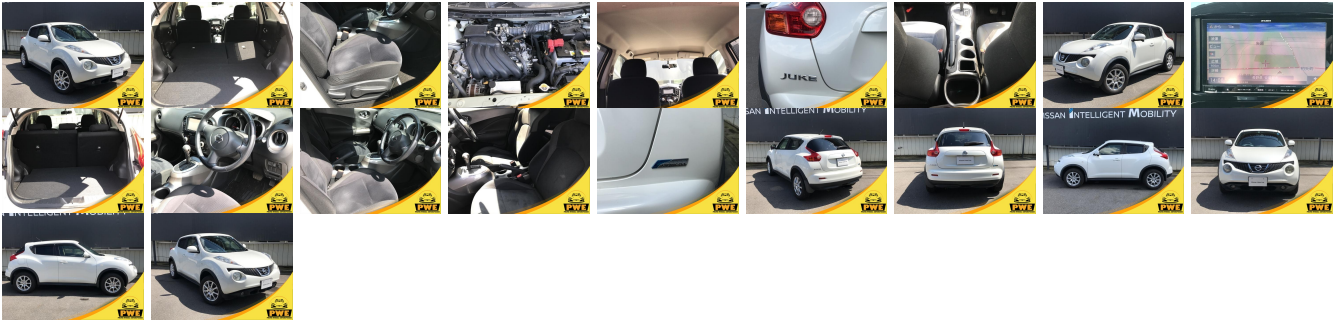

Vehicle Information

PWE 1110

NISSAN

First Registration Year: 2013-05
Manufacture Year: 2013-05

Model:	JUKE	Chassis No:	YF15-23****	Transmission:	Automatic	Exterior:
Grade:	4.5	Engine:		Mileage:	40,055	Interior:
Fuel:	Petrol	Seats:	5	Engine Capacity:	1,500	
Drive Train:				Color:	PEARL	

Vehicle Options:

Pwr Steering	Pwr Wind	Pwr Mirrors	Center Lock
Air Cond	Reverse Camera	Pwr Slide Door	Easy Closer
Cruise Control	ABS	Air Bag	Fog Lamps
HID Head Lamps	LED Head Lamps	Spare Key	Remote Key
Push Start	Seat Heater	Pwr Seat	Leather Seat
Floor Mat	Sun Roof	Alloy Wheels	Grill Guard
Rear Wiper	Rear Spoiler	Stereo	Navi/TV
Car CD	Car MD	AUX	Spare Tire
Spare Tire Case	Puncture Repairing Kit	Tool	Jack
Operators Manual	Maint. Record		