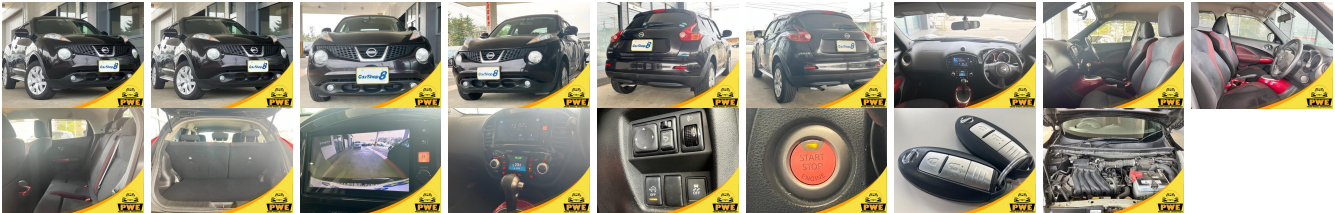

Vehicle Information

PWE 6138

NISSAN

First Registration Year: 2013-08
Manufacture Year: 2013-08

Model: JUKE **Chassis No:** YF15-30**** **Transmission:** Automatic **Exterior:**
Grade: 3.5 **Engine:** **Mileage:** 102,028 **Interior:**
Fuel: Petrol **Seats:** 5 **Engine Capacity:** 1,500
Drive Train: 2WD **Color:** PURPLE

Vehicle Options:

Pwr Steering	Pwr Wind	Pwr Mirrors	Center Lock
Air Cond	Reverse Camera	Pwr Slide Door	Easy Closer
Cruise Control	ABS	Air Bag	Fog Lamps
HID Head Lamps	LED Head Lamps	Spare Key	Remote Key
Push Start	Seat Heater	Pwr Seat	Leather Seat
Floor Mat	Sun Roof	Alloy Wheels	Grill Guard
Rear Wiper	Rear Spoiler	Stereo	Navi/TV
Car CD	Car MD	AUX	Spare Tire
Spare Tire Case	Puncture Repairing Kit	Tool	Jack
Operators Manual	Maint. Record		