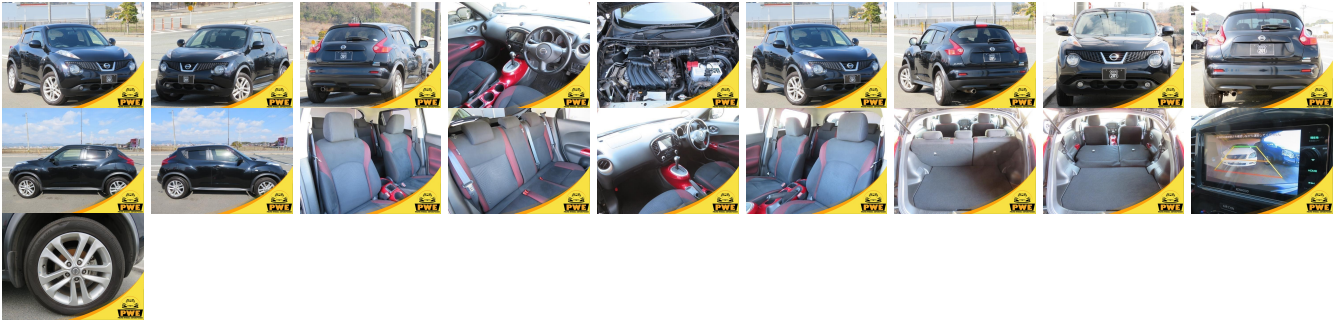

Vehicle Information

PWE 6151

NISSAN

First Registration Year: 2013-05
Manufacture Year: 2013-05

Model: JUKE	Chassis No: YF15-21****	Transmission: Automatic	Exterior:
Grade: 3.5	Engine:	Mileage: 94,000	Interior:
Fuel: Petrol	Seats: 5	Engine Capacity: 1,500	
Drive Train: 2WD		Color: BLACK M	

Vehicle Options:

Pwr Steering	Pwr Wind	Pwr Mirrors	Center Lock
Air Cond	Reverse Camera	Pwr Slide Door	Easy Closer
Cruise Control	ABS	Air Bag	Fog Lamps
HID Head Lamps	LED Head Lamps	Spare Key	Remote Key
Push Start	Seat Heater	Pwr Seat	Leather Seat
Floor Mat	Sun Roof	Alloy Wheels	Grill Guard
Rear Wiper	Rear Spoiler	Stereo	Navi/TV
Car CD	Car MD	AUX	Spare Tire
Spare Tire Case	Puncture Repairing Kit	Tool	Jack
Operators Manual	Maint. Record		