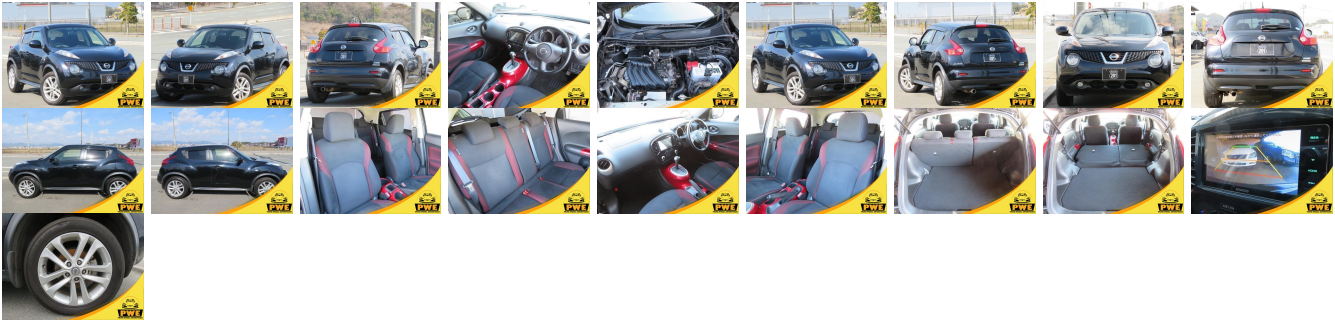

Vehicle Information

PWE 6151

NISSAN

First Registration Year: 2013-05
Manufacture Year: 2013-05

Model:	JUKE	Chassis No:	YF15-21****	Transmission:	Automatic	Exterior:
Grade:	3.5	Engine:		Mileage:	94,000	Interior:
Fuel:	Petrol	Seats:	5	Engine Capacity:	1,500	
Drive Train:	2WD			Color:	BLACK M	

Vehicle Options:

Pwr Steering	Pwr Wind	Pwr Mirrors	Center Lock
Air Cond	Reverse Camera	Pwr Slide Door	Easy Closer
Cruise Control	ABS	Air Bag	Fog Lamps
HID Head Lamps	LED Head Lamps	Spare Key	Remote Key
Push Start	Seat Heater	Pwr Seat	Leather Seat
Floor Mat	Sun Roof	Alloy Wheels	Grill Guard
Rear Wiper	Rear Spoiler	Stereo	Navi/TV
Car CD	Car MD	AUX	Spare Tire
Spare Tire Case	Puncture Repairing Kit	Tool	Jack
Operators Manual	Maint. Record		