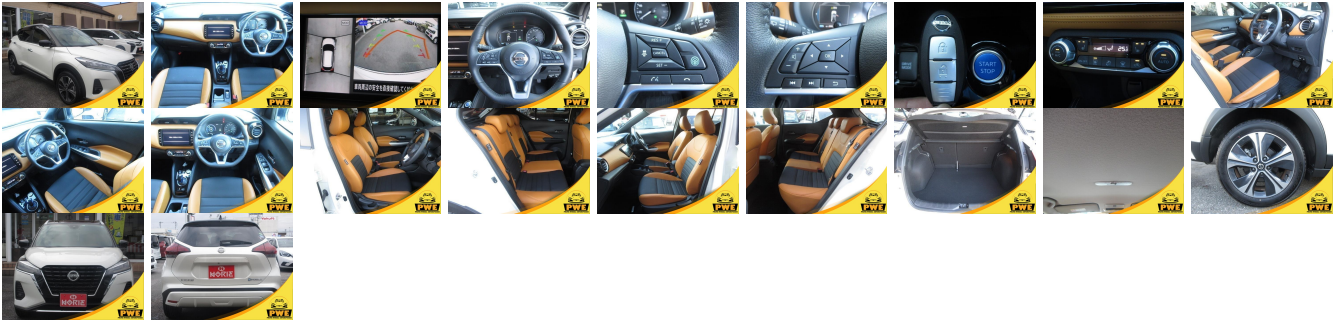

Vehicle Information

PWE 6102

NISSAN

First Registration Year: 2023-03
 Manufacture Year: 2023-03

Model:	KICKS	Chassis No:	RP15-005***	Transmission:	Automatic	Exterior:
Grade:	5.0	Engine:		Mileage:	4,574	Interior:
Fuel:	Electric	Seats:	5	Engine Capacity:	1,200	
Drive Train:	2WD			Color:	WHITE	

Vehicle Options:

Pwr Steering	Pwr Wind	Pwr Mirrors	Center Lock
Air Cond	Reverse Camera	Pwr Slide Door	Easy Closer
Cruise Control	ABS	Air Bag	Fog Lamps
HID Head Lamps	LED Head Lamps	Spare Key	Remote Key
Push Start	Seat Heater	Pwr Seat	Leather Seat
Floor Mat	Sun Roof	Alloy Wheels	Grill Guard
Rear Wiper	Rear Spoiler	Stereo	Navi/TV
Car CD	Car MD	AUX	Spare Tire
Spare Tire Case	Puncture Repairing Kit	Tool	Jack
Operators Manual	Maint. Record		