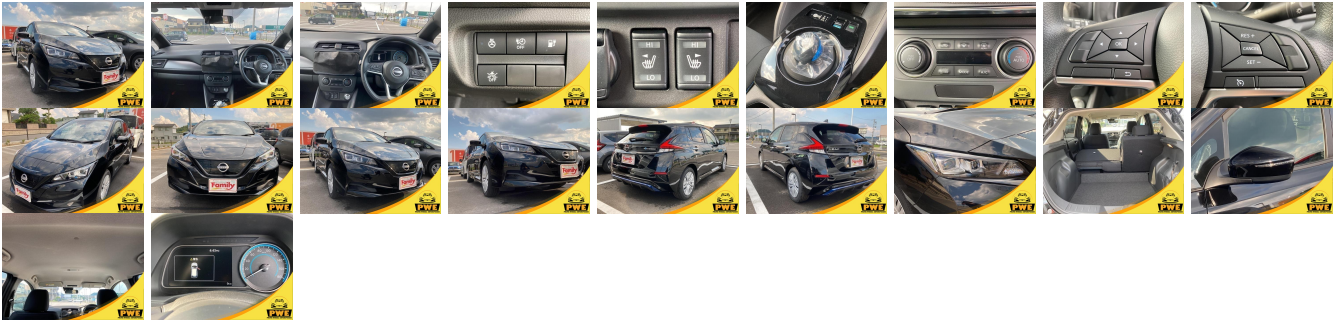

Vehicle Information

PWE 1125

NISSAN

First Registration Year: 2022-11
 Manufacture Year: 2022-11

Model:	LEAF	Chassis No:	ZE1-14****	Transmission:	Automatic	Exterior:	
Grade:	4.5	Engine:		Mileage:	9	Interior:	
Fuel:	Electric	Seats:	5	Engine Capacity:	0		
Drive Train:				Color:	BLACK		

Vehicle Options:

Pwr Steering	Pwr Wind	Pwr Mirrors	Center Lock
Air Cond	Reverse Camera	Pwr Slide Door	Easy Closer
Cruise Control	ABS	Air Bag	Fog Lamps
HID Head Lamps	LED Head Lamps	Spare Key	Remote Key
Push Start	Seat Heater	Pwr Seat	Leather Seat
Floor Mat	Sun Roof	Alloy Wheels	Grill Guard
Rear Wiper	Rear Spoiler	Stereo	Navi/TV
Car CD	Car MD	AUX	Spare Tire
Spare Tire Case	Puncture Repairing Kit	Tool	Jack
Operators Manual	Maint. Record		