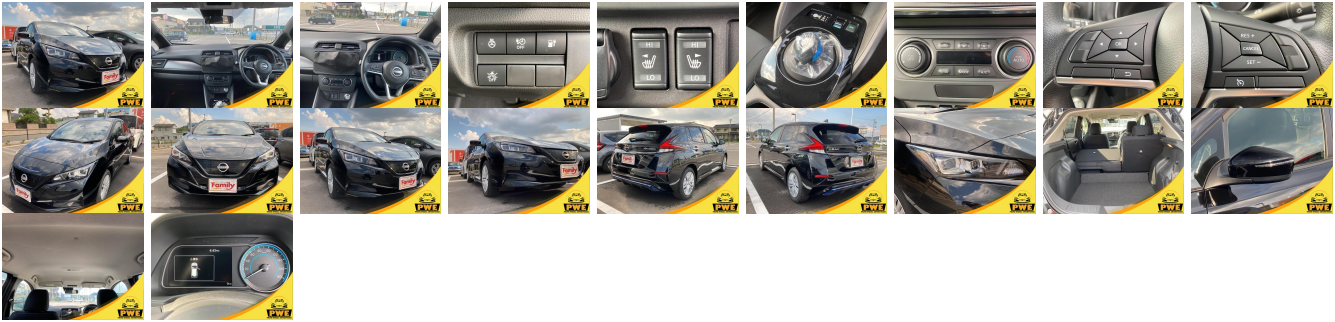

Vehicle Information

PWE 1125

NISSAN

First Registration Year: 2022-11
Manufacture Year: 2022-11

Model:	LEAF	Chassis No:	ZE1-14****	Transmission:	Automatic	Exterior:	
Grade:	4.5	Engine:		Mileage:	9	Interior:	
Fuel:	Electric	Seats:	5	Engine Capacity:	0		
Drive Train:				Color:	BLACK		

Vehicle Options:

Pwr Steering	Pwr Wind	Pwr Mirrors	Center Lock
Air Cond	Reverse Camera	Pwr Slide Door	Easy Closer
Cruise Control	ABS	Air Bag	Fog Lamps
HID Head Lamps	LED Head Lamps	Spare Key	Remote Key
Push Start	Seat Heater	Pwr Seat	Leather Seat
Floor Mat	Sun Roof	Alloy Wheels	Grill Guard
Rear Wiper	Rear Spoiler	Stereo	Navi/TV
Car CD	Car MD	AUX	Spare Tire
Spare Tire Case	Puncture Repairing Kit	Tool	Jack
Operators Manual	Maint. Record		