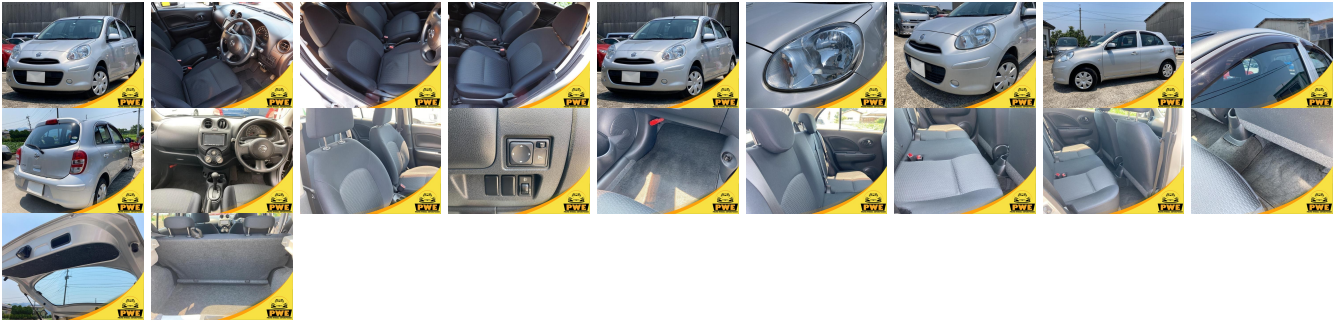

Vehicle Information

PWE 1083

NISSAN

First Registration Year: 2010-04
Manufacture Year: 2010-04

Model:	MARCH 12S	Chassis No:	123	Transmission:	Automatic	Exterior:	
Grade:	4.5	Engine:		Mileage:	34,826	Interior:	
Fuel:	Petrol	Seats:	5	Engine Capacity:	1,200		
Drive Train:				Color:	SILVER M		

Vehicle Options:

Pwr Steering	Pwr Wind	Pwr Mirrors	Center Lock
Air Cond	Reverse Camera	Pwr Slide Door	Easy Closer
Cruise Control	ABS	Air Bag	Fog Lamps
HID Head Lamps	LED Head Lamps	Spare Key	Remote Key
Push Start	Seat Heater	Pwr Seat	Leather Seat
Floor Mat	Sun Roof	Alloy Wheels	Grill Guard
Rear Wiper	Rear Spoiler	Stereo	Navi/TV
Car CD	Car MD	AUX	Spare Tire
Spare Tire Case	Puncture Repairing Kit	Tool	Jack
Operators Manual	Maint. Record		