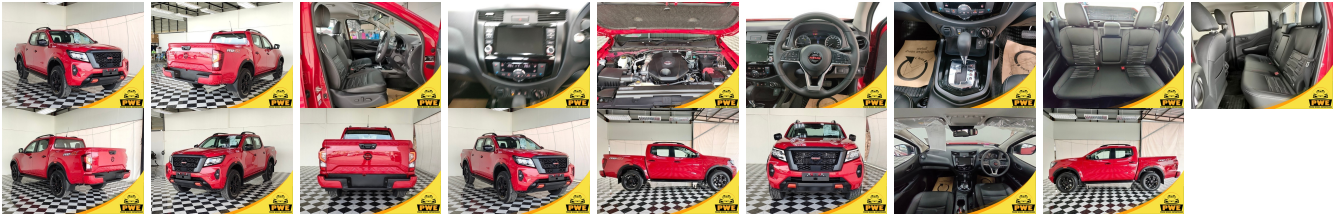

Vehicle Information

PWE 1538

NISSAN

First Registration Year: 2024-01
 Manufacture Year: 2024-01

Model: DOUBLE CAB **Chassis No:** MNTCBND23XXX **Transmission:** Automatic **Exterior:**
Grade: S **Engine:** **Mileage:** 0 **Interior:**
Fuel: Diesel **Seats:** 5 **Engine Capacity:** 2,300
Drive Train: 4WD **Color:** RED

Vehicle Options:

Pwr Steering	Pwr Wind	Pwr Mirrors	Center Lock
Air Cond	Reverse Camera	Pwr Slide Door	Easy Closer
Cruise Control	ABS	Air Bag	Fog Lamps
HID Head Lamps	LED Head Lamps	Spare Key	Remote Key
Push Start	Seat Heater	Pwr Seat	Leather Seat
Floor Mat	Sun Roof	Alloy Wheels	Grill Guard
Rear Wiper	Rear Spoiler	Stereo	Navi/TV
Car CD	Car MD	AUX	Spare Tire
Spare Tire Case	Puncture Repairing Kit	Tool	Jack
Operators Manual	Maint. Record		