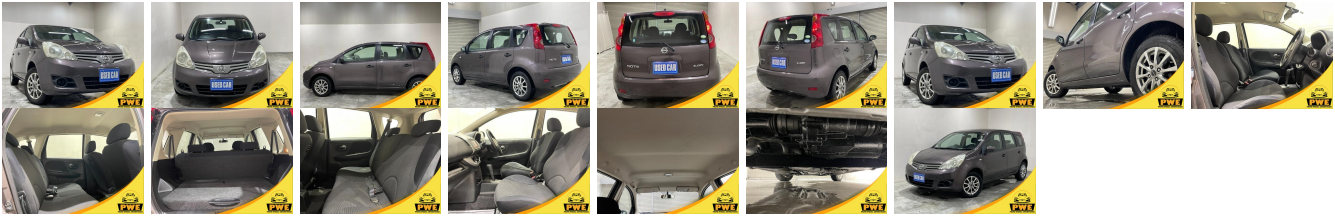

Vehicle Information

PWE 1094

NISSAN

First Registration Year: 2008-07
Manufacture Year: 2008-07

Model:	NOTE	Chassis No:	NE11-084***	Transmission:	Automatic	Exterior:	
Grade:	4.5	Engine:		Mileage:	94,703	Interior:	
Fuel:	Petrol	Seats:	5	Engine Capacity:	1,500		
Drive Train:	4WD			Color:	GRAY		

Vehicle Options:

Pwr Steering	Pwr Wind	Pwr Mirrors	Center Lock
Air Cond	Reverse Camera	Pwr Slide Door	Easy Closer
Cruise Control	ABS	Air Bag	Fog Lamps
HID Head Lamps	LED Head Lamps	Spare Key	Remote Key
Push Start	Seat Heater	Pwr Seat	Leather Seat
Floor Mat	Sun Roof	Alloy Wheels	Grill Guard
Rear Wiper	Rear Spoiler	Stereo	Navi/TV
Car CD	Car MD	AUX	Spare Tire
Spare Tire Case	Puncture Repairing Kit	Tool	Jack
Operators Manual	Maint. Record		