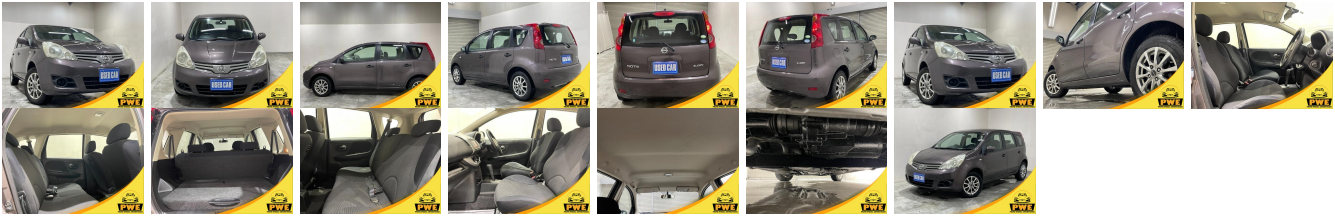

**Vehicle Information**

**PWE 1094**

NISSAN

**First Registration Year:** 2008-07  
**Manufacture Year:** 2008-07

**Model:** NOTE      **Chassis No:** NE11-084\*\*\*      **Transmission:** Automatic      **Exterior:**  
**Grade:** 4.5      **Engine:**      **Mileage:** 94,703      **Interior:**  
**Fuel:** Petrol      **Seats:** 5      **Engine Capacity:** 1,500  
**Drive Train:** 4WD      **Color:** GRAY

**Vehicle Options:**

Pwr Steering	Pwr Wind	Pwr Mirrors	Center Lock
Air Cond	Reverse Camera	Pwr Slide Door	Easy Closer
Cruise Control	ABS	Air Bag	Fog Lamps
HID Head Lamps	LED Head Lamps	Spare Key	Remote Key
Push Start	Seat Heater	Pwr Seat	Leather Seat
Floor Mat	Sun Roof	Alloy Wheels	Grill Guard
Rear Wiper	Rear Spoiler	Stereo	Navi/TV
Car CD	Car MD	AUX	Spare Tire
Spare Tire Case	Puncture Repairing Kit	Tool	Jack
Operators Manual	Maint. Record		