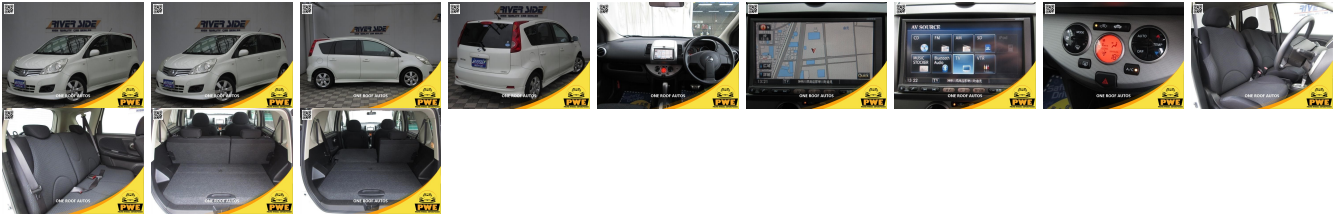

## Vehicle Information

PWE 1095

NISSAN

First Registration Year: 2010-02  
 Manufacture Year: 2010-02

**Model:** NOTE      **Chassis No:** E11-47\*\*\*\*      **Transmission:** Automatic      **Exterior:**  
**Grade:** 4.5      **Engine:**      **Mileage:** 39,000      **Interior:**  
**Fuel:** Petrol      **Seats:** 5      **Engine Capacity:** 1,500  
**Drive Train:**      **Color:** WHITE

## Vehicle Options:

Pwr Steering	Pwr Wind	Pwr Mirrors	Center Lock
Air Cond	Reverse Camera	Pwr Slide Door	Easy Closer
Cruise Control	ABS	Air Bag	Fog Lamps
HID Head Lamps	LED Head Lamps	Spare Key	Remote Key
Push Start	Seat Heater	Pwr Seat	Leather Seat
Floor Mat	Sun Roof	Alloy Wheels	Grill Guard
Rear Wiper	Rear Spoiler	Stereo	Navi/TV
Car CD	Car MD	AUX	Spare Tire
Spare Tire Case	Puncture Repairing Kit	Tool	Jack
Operators Manual	Maint. Record		