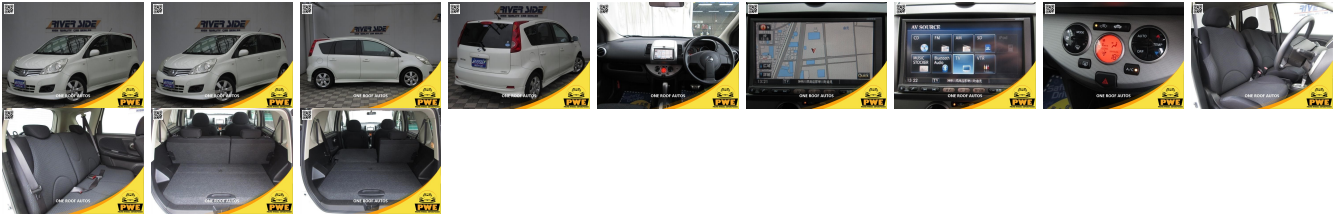

## Vehicle Information

PWE 1095

NISSAN

**First Registration Year:** 2010-02  
**Manufacture Year:** 2010-02

<b>Model:</b>	NOTE	<b>Chassis No:</b>	E11-47****	<b>Transmission:</b>	Automatic	<b>Exterior:</b>
<b>Grade:</b>	4.5	<b>Engine:</b>		<b>Mileage:</b>	39,000	<b>Interior:</b>
<b>Fuel:</b>	Petrol	<b>Seats:</b>	5	<b>Engine Capacity:</b>	1,500	
<b>Drive Train:</b>				<b>Color:</b>	WHITE	

## Vehicle Options:

Pwr Steering	Pwr Wind	Pwr Mirrors	Center Lock
Air Cond	Reverse Camera	Pwr Slide Door	Easy Closer
Cruise Control	ABS	Air Bag	Fog Lamps
HID Head Lamps	LED Head Lamps	Spare Key	Remote Key
Push Start	Seat Heater	Pwr Seat	Leather Seat
Floor Mat	Sun Roof	Alloy Wheels	Grill Guard
Rear Wiper	Rear Spoiler	Stereo	Navi/TV
Car CD	Car MD	AUX	Spare Tire
Spare Tire Case	Puncture Repairing Kit	Tool	Jack
Operators Manual	Maint. Record		