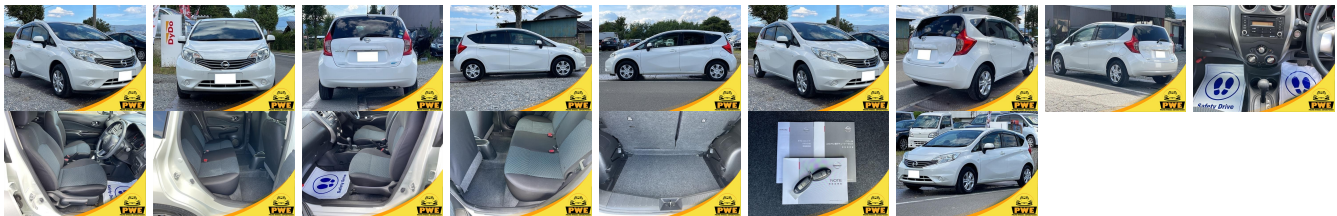

Vehicle Information

PWE 1098

NISSAN

First Registration Year: 2013-11
Manufacture Year: 2013-11

Model: NOTE X **Chassis No:** E12-19**** **Transmission:** Automatic **Exterior:**
Grade: 4.5 **Engine:** **Mileage:** 41,033 **Interior:**
Fuel: Petrol **Seats:** 5 **Engine Capacity:** 1,200
Drive Train: **Color:** PEARL WHITE

Vehicle Options:

Pwr Steering	Pwr Wind	Pwr Mirrors	Center Lock
Air Cond	Reverse Camera	Pwr Slide Door	Easy Closer
Cruise Control	ABS	Air Bag	Fog Lamps
HID Head Lamps	LED Head Lamps	Spare Key	Remote Key
Push Start	Seat Heater	Pwr Seat	Leather Seat
Floor Mat	Sun Roof	Alloy Wheels	Grill Guard
Rear Wiper	Rear Spoiler	Stereo	Navi/TV
Car CD	Car MD	AUX	Spare Tire
Spare Tire Case	Puncture Repairing Kit	Tool	Jack
Operators Manual	Maint. Record		