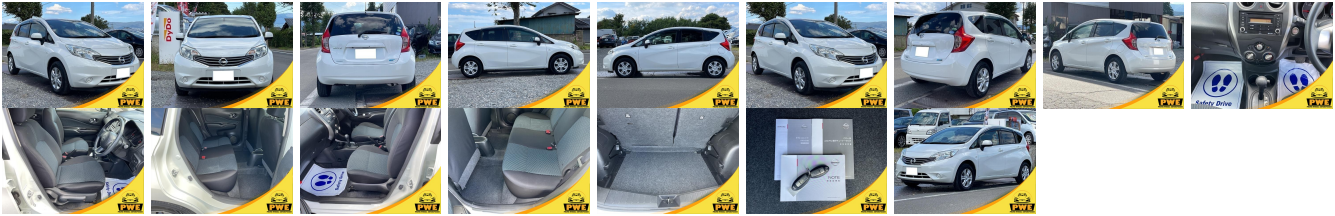

Vehicle Information

PWE 1098

NISSAN

First Registration Year: 2013-11
Manufacture Year: 2013-11

Model:	NOTE X	Chassis No:	E12-19****	Transmission:	Automatic	Exterior:
Grade:	4.5	Engine:		Mileage:	41,033	Interior:
Fuel:	Petrol	Seats:	5	Engine Capacity:	1,200	
Drive Train:				Color:	PEARL WHITE	

Vehicle Options:

Pwr Steering	Pwr Wind	Pwr Mirrors	Center Lock
Air Cond	Reverse Camera	Pwr Slide Door	Easy Closer
Cruise Control	ABS	Air Bag	Fog Lamps
HID Head Lamps	LED Head Lamps	Spare Key	Remote Key
Push Start	Seat Heater	Pwr Seat	Leather Seat
Floor Mat	Sun Roof	Alloy Wheels	Grill Guard
Rear Wiper	Rear Spoiler	Stereo	Navi/TV
Car CD	Car MD	AUX	Spare Tire
Spare Tire Case	Puncture Repairing Kit	Tool	Jack
Operators Manual	Maint. Record		