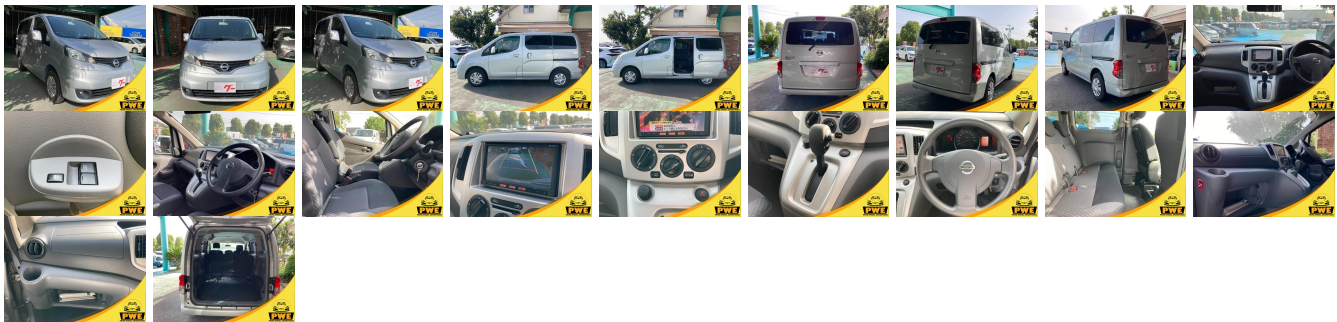

Vehicle Information

PWE 1137

NISSAN

First Registration Year: 2016-08
Manufacture Year: 2016-08

Model: NV200VANETTE Chassis No: M20-02*** **Transmission:** Automatic **Exterior:**
 WAGON 16X-2R **Engine:** **Mileage:** 72,019 **Interior:**
Grade: 4.5 **Seats:** 5 **Engine Capacity:** 1,600
Fuel: Petrol **Color:** SILVER
Drive Train: 2WD

Vehicle Options:

Pwr Steering	Pwr Wind	Pwr Mirrors	Center Lock
Air Cond	Reverse Camera	Pwr Slide Door	Easy Closer
Cruise Control	ABS	Air Bag	Fog Lamps
HID Head Lamps	LED Head Lamps	Spare Key	Remote Key
Push Start	Seat Heater	Pwr Seat	Leather Seat
Floor Mat	Sun Roof	Alloy Wheels	Grill Guard
Rear Wiper	Rear Spoiler	Stereo	Navi/TV
Car CD	Car MD	AUX	Spare Tire
Spare Tire Case	Puncture Repairing Kit	Tool	Jack
Operators Manual	Maint. Record		