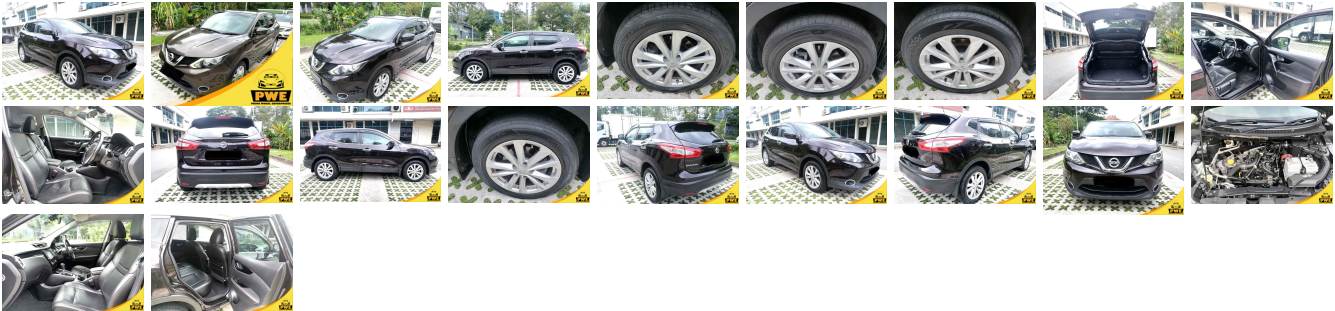

Vehicle Information

PWE 1708

NISSAN

First Registration Year: 2015-04
Manufacture Year: 2015-04

Model: QASHQAI **Chassis No:** SJNFEAJ11U1****
Grade: 4.5 **Engine:** **Transmission:** Automatic **Exterior:**
Fuel: Petrol **Seats:** 5 **Mileage:** 48,550 **Interior:**
Drive Train: 2WD **Engine Capacity:** 1,200
Color: BROWN

Vehicle Options:

Pwr Steering	Pwr Wind	Pwr Mirrors	Center Lock
Air Cond	Reverse Camera	Pwr Slide Door	Easy Closer
Cruise Control	ABS	Air Bag	Fog Lamps
HID Head Lamps	LED Head Lamps	Spare Key	Remote Key
Push Start	Seat Heater	Pwr Seat	Leather Seat
Floor Mat	Sun Roof	Alloy Wheels	Grill Guard
Rear Wiper	Rear Spoiler	Stereo	Navi/TV
Car CD	Car MD	AUX	Spare Tire
Spare Tire Case	Puncture Repairing Kit	Tool	Jack
Operators Manual	Maint. Record		