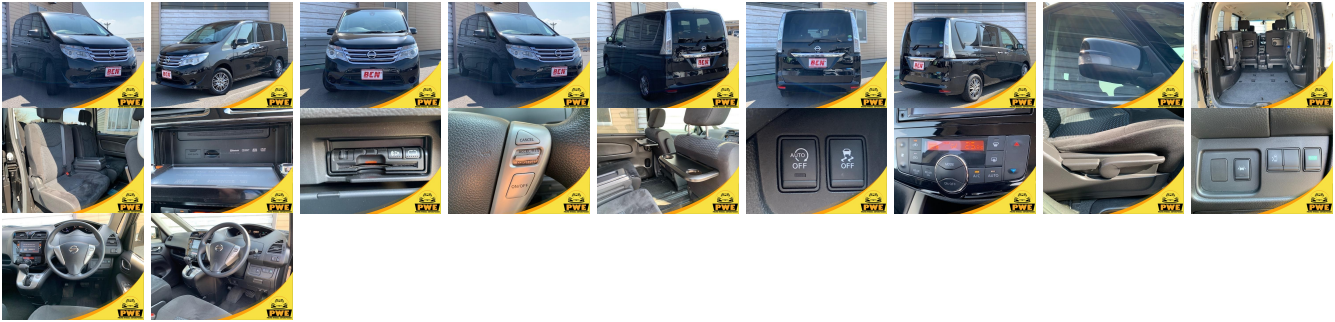

Vehicle Information

PWE 1102

NISSAN

First Registration Year: 2014-08
Manufacture Year: 2014-08

Model:	SERENA	Chassis No:	HFC26-23****	Transmission:	Automatic	Exterior:
Grade:	4.5	Engine:		Mileage:	43,000	Interior:
Fuel:	Petrol	Seats:	7	Engine Capacity:	2,000	
Drive Train:				Color:	BLACK	

Vehicle Options:

Pwr Steering	Pwr Wind	Pwr Mirrors	Center Lock
Air Cond	Reverse Camera	Pwr Slide Door	Easy Closer
Cruise Control	ABS	Air Bag	Fog Lamps
HID Head Lamps	LED Head Lamps	Spare Key	Remote Key
Push Start	Seat Heater	Pwr Seat	Leather Seat
Floor Mat	Sun Roof	Alloy Wheels	Grill Guard
Rear Wiper	Rear Spoiler	Stereo	Navi/TV
Car CD	Car MD	AUX	Spare Tire
Spare Tire Case	Puncture Repairing Kit	Tool	Jack
Operators Manual	Maint. Record		