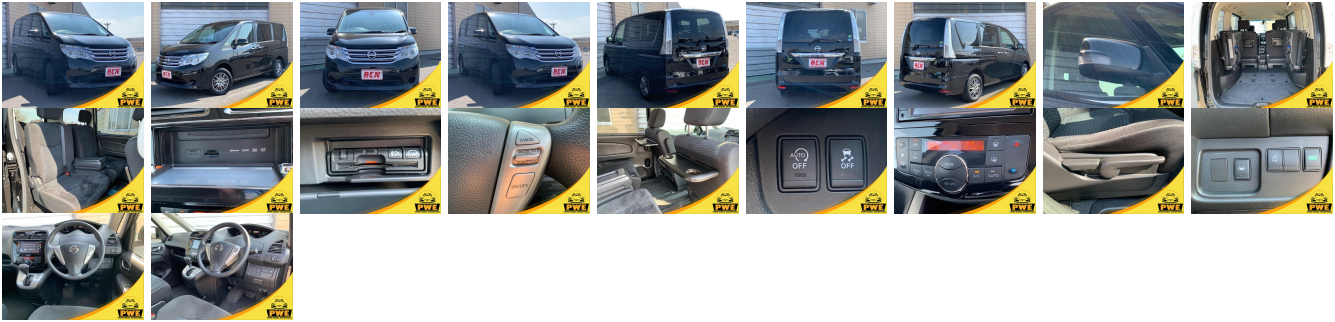

Vehicle Information

PWE 1102

NISSAN

First Registration Year: 2014-08
Manufacture Year: 2014-08

Model:	SERENA	Chassis No:	HFC26-23****	Transmission:	Automatic	Exterior:	
Grade:	4.5	Engine:		Mileage:	43,000	Interior:	
Fuel:	Petrol	Seats:	7	Engine Capacity:	2,000		
Drive Train:				Color:	BLACK		

Vehicle Options:

Pwr Steering	Pwr Wind	Pwr Mirrors	Center Lock
Air Cond	Reverse Camera	Pwr Slide Door	Easy Closer
Cruise Control	ABS	Air Bag	Fog Lamps
HID Head Lamps	LED Head Lamps	Spare Key	Remote Key
Push Start	Seat Heater	Pwr Seat	Leather Seat
Floor Mat	Sun Roof	Alloy Wheels	Grill Guard
Rear Wiper	Rear Spoiler	Stereo	Navi/TV
Car CD	Car MD	AUX	Spare Tire
Spare Tire Case	Puncture Repairing Kit	Tool	Jack
Operators Manual	Maint. Record		