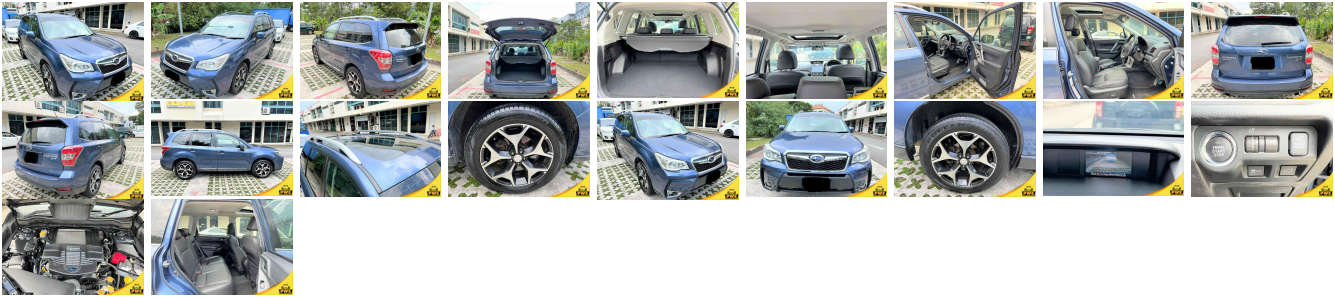

Vehicle Information

PWE 1716

SUBARU

First Registration Year: 2013-08
Manufacture Year: 2013-08

Model: FORESTER **Chassis No:** JF1SJGK85DG***1** **Transmission:** Automatic **Exterior:**
Grade: 4.5 **Engine:** **Mileage:** 57,000 **Interior:**
Fuel: Petrol **Seats:** 5 **Engine Capacity:** 2,000
Drive Train: 4WD **Color:** BLUE

Vehicle Options:

Pwr Steering	Pwr Wind	Pwr Mirrors	Center Lock
Air Cond	Reverse Camera	Pwr Slide Door	Easy Closer
Cruise Control	ABS	Air Bag	Fog Lamps
HID Head Lamps	LED Head Lamps	Spare Key	Remote Key
Push Start	Seat Heater	Pwr Seat	Leather Seat
Floor Mat	Sun Roof	Alloy Wheels	Grill Guard
Rear Wiper	Rear Spoiler	Stereo	Navi/TV
Car CD	Car MD	AUX	Spare Tire
Spare Tire Case	Puncture Repairing Kit	Tool	Jack
Operators Manual	Maint. Record		