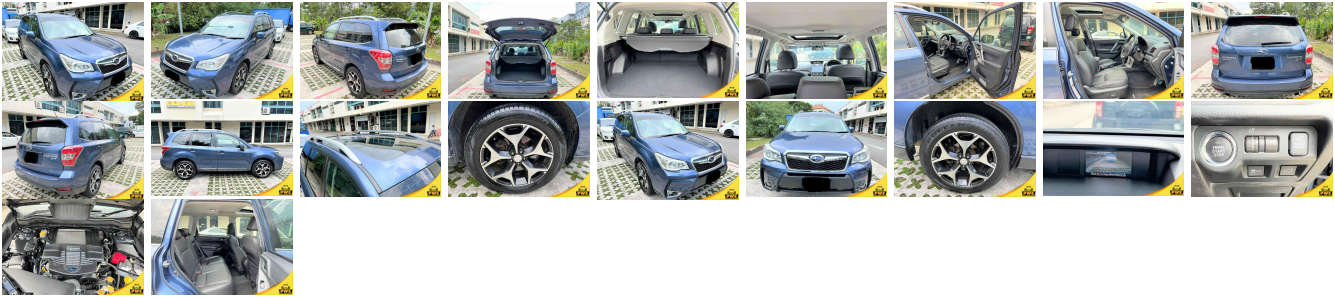

Vehicle Information

PWE 1716

SUBARU

First Registration Year: 2013-08
Manufacture Year: 2013-08

Model: FORESTER **Chassis No:** JF1SJGK85DG***71** **Transmission:** Automatic **Exterior:**
Grade: 4.5 **Engine:** **Mileage:** 57,000 **Interior:**
Fuel: Petrol **Seats:** 5 **Engine Capacity:** 2,000
Drive Train: 4WD **Color:** BLUE

Vehicle Options:

Pwr Steering	Pwr Wind	Pwr Mirrors	Center Lock
Air Cond	Reverse Camera	Pwr Slide Door	Easy Closer
Cruise Control	ABS	Air Bag	Fog Lamps
HID Head Lamps	LED Head Lamps	Spare Key	Remote Key
Push Start	Seat Heater	Pwr Seat	Leather Seat
Floor Mat	Sun Roof	Alloy Wheels	Grill Guard
Rear Wiper	Rear Spoiler	Stereo	Navi/TV
Car CD	Car MD	AUX	Spare Tire
Spare Tire Case	Puncture Repairing Kit	Tool	Jack
Operators Manual	Maint. Record		