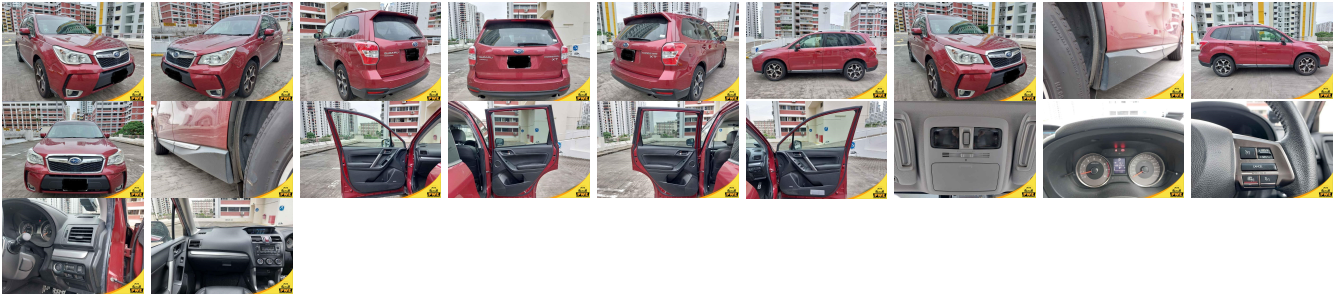

Vehicle Information

PWE 1717

SUBARU

First Registration Year: 2014-05
Manufacture Year: 2014-05

Model: FORTUNER **Chassis No:** JF1SJGK85EG**** **Transmission:** Automatic **Exterior:**
Grade: 4.5 **Engine:** **Mileage:** 88,000 **Interior:**
Fuel: Petrol **Seats:** 5 **Engine Capacity:** 2,000
Drive Train: 4WD **Color:** RED

Vehicle Options:

Pwr Steering	Pwr Wind	Pwr Mirrors	Center Lock
Air Cond	Reverse Camera	Pwr Slide Door	Easy Closer
Cruise Control	ABS	Air Bag	Fog Lamps
HID Head Lamps	LED Head Lamps	Spare Key	Remote Key
Push Start	Seat Heater	Pwr Seat	Leather Seat
Floor Mat	Sun Roof	Alloy Wheels	Grill Guard
Rear Wiper	Rear Spoiler	Stereo	Navi/TV
Car CD	Car MD	AUX	Spare Tire
Spare Tire Case	Puncture Repairing Kit	Tool	Jack
Operators Manual	Maint. Record		