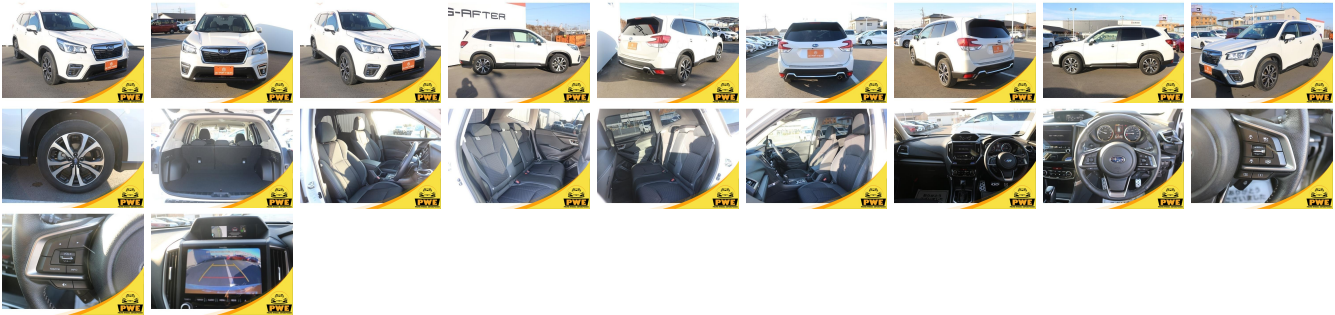

Vehicle Information

PWE 6112

SUBARU

First Registration Year: 2018-05
Manufacture Year: 2018-05

Model:	FORESTER	Chassis No:	SK9-010652	Transmission:	Automatic	Exterior:
Grade:	4.5	Engine:		Mileage:	57,266	Interior:
Fuel:	Petrol	Seats:	5	Engine Capacity:	2,500	
Drive Train:	4WD			Color:	PEARL WHITE	

Vehicle Options:

Pwr Steering	Pwr Wind	Pwr Mirrors	Center Lock
Air Cond	Reverse Camera	Pwr Slide Door	Easy Closer
Cruise Control	ABS	Air Bag	Fog Lamps
HID Head Lamps	LED Head Lamps	Spare Key	Remote Key
Push Start	Seat Heater	Pwr Seat	Leather Seat
Floor Mat	Sun Roof	Alloy Wheels	Grill Guard
Rear Wiper	Rear Spoiler	Stereo	Navi/TV
Car CD	Car MD	AUX	Spare Tire
Spare Tire Case	Puncture Repairing Kit	Tool	Jack
Operators Manual	Maint. Record		