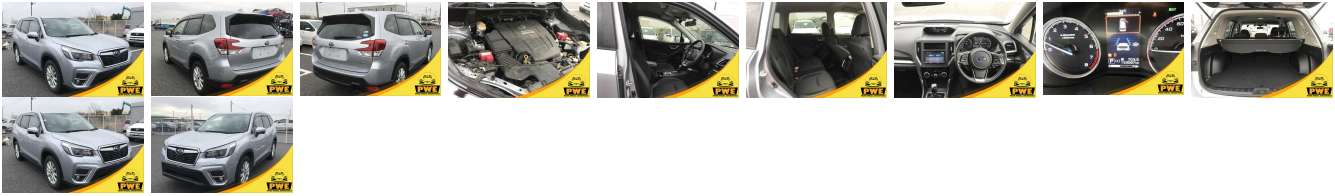

## Vehicle Information

PWE 6115

SUBARU

**First Registration Year:** 2021-07  
**Manufacture Year:** 2021-07

<b>Model:</b>	FORESTER	<b>Chassis No:</b>	SKE-052***	<b>Transmission:</b>	Automatic	<b>Exterior:</b>	
<b>Grade:</b>	4.5	<b>Engine:</b>	FB20-MA1	<b>Mileage:</b>	134,000	<b>Interior:</b>	
<b>Fuel:</b>	Hybrid	<b>Seats:</b>	5	<b>Engine Capacity:</b>	2,000		
<b>Drive Train:</b>	4WD			<b>Color:</b>	SILVER		